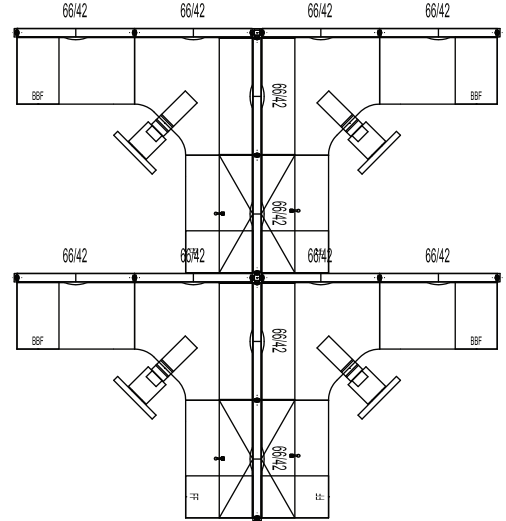

Sample Layouts

Layout 23

evolvefurnituregroup.com

QTY	MODEL NUMBER	DESCRIPTION	LIST PRICE	EXTENDED
2	EVE8CP64	Pass Thru Cable - 64"	128	256
1	EVE8FR1	Reversible Floor Power Entry - 72" Long	228	228
3	EVE8PD42	Power Distribution Housing - 42"	146	438
2	EVE8RD1	Duplex Receptacle, Utility Circuit #1	21	42
2	EVE8RD2	Duplex Receptacle, Utility Circuit #2	21	42
2	EVE8RDA	Duplex Receptacle, Dedicated Circuit A	21	42
2	EVE8RDB	Duplex Receptacle, Dedicated Circuit B	21	42
1	EVECC121	Cord Covers in straight panel run 21"H	20	20
4	EVETL36	Under Storage Task Lighting 36" for use with 42" or wider Overhead or Shelf	213	852
4	EVHC24L	Cantilever 24" Single - Left	77	308
4	EVHC24R	Cantilever 24" Single - Right	77	308
2	EVHCB2	Corner Brackets - Left and Right	17	34
8	EVHPB1	Pedestal Brackets	19	152
1	EVPCP366	3-way Post 66", Includes post connecting hardware and trim	245	245
1	EVPCP466	4-way Post 66", Includes post connecting hardware and trim	285	285
5	EVPER66	End-of-Run Post Kit, Includes post with leveling glide, clamp and end trim	83	415
12	EVPFAM6642	Fabric Acoustic Monolithic Panel - 66"H x 42"W	461	5,532
6	EVPIC66	Connector 66", Includes post with leveling glide and double clamp	62	372
4	EVSBBF24LP	Box/Box/File Pedestal, freestanding or worksurface supporting - 24"D	447	1,788
4	EVSFF24LP	File/File Pedestal, freestanding or worksurface supporting - 24"D	447	1,788
4	EVSLK12	Lock for Flipper Door Storage	36	144
4	EVSOF1242	Overhead Flipper Door Storage - 12" x 42"	382	1,528
4	EVSSL1242	Low Profile Shelf - 12" x 42"	99	396
4	EVWAK1	Adjustable Keyboard Clamp and palm rest	242	968
4	EVWCK4224	Keyboard Worksurface 42" x 24"	477	1,908
8	EVWS2442	Worksurface with 3mm PVC edge trim 1 1/8" thick - 24" x 42"	146	1,168