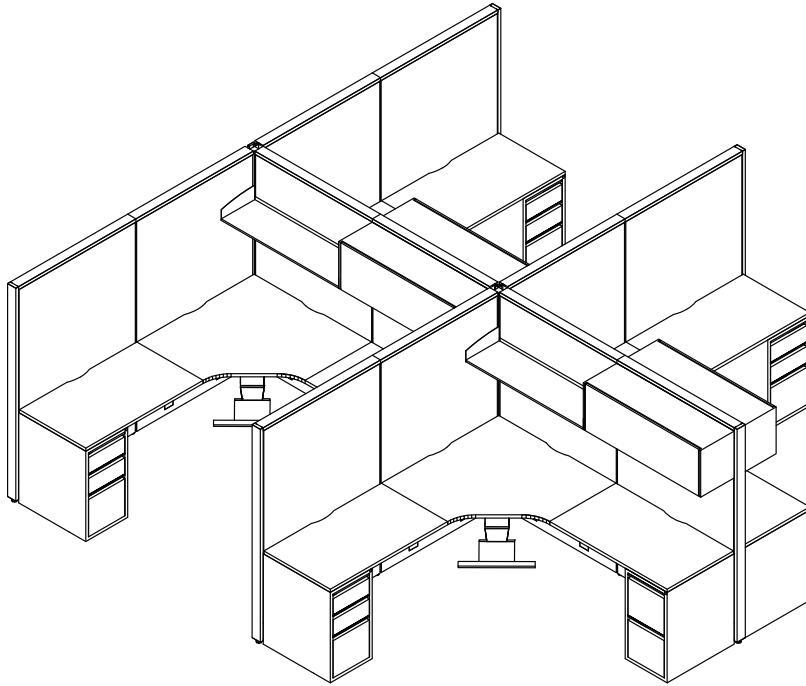

Sample Layouts

Layout 23

evolvefurnituregroup.com

QTY	MODEL NUMBER	DESCRIPTION	LIST PRICE	EXTENDED
2	EVE8CP64	Pass Thru Cable - 64"	128	256
1	EVE8FR1	Reversible Floor Power Entry - 72" Long	228	228
3	EVE8PD42	Power Distribution Housing - 42"	146	438
2	EVE8RD1	Duplex Receptacle, Utility Circuit #1	21	42
2	EVE8RD2	Duplex Receptacle, Utility Circuit #2	21	42
2	EVE8RDA	Duplex Receptacle, Dedicated Circuit A	21	42
2	EVE8RDB	Duplex Receptacle, Dedicated Circuit B	21	42
1	EVECC121	Cord Covers in straight panel run 21"H	20	20
4	EVETL36	Under Storage Task Lighting 36" for use with 42" or wider Overhead or Shelf	213	852
4	EVHC24L	Cantilever 24" Single - Left	77	308
4	EVHC24R	Cantilever 24" Single - Right	77	308
2	EVHCB2	Corner Brackets - Left and Right	17	34
8	EVHPB1	Pedestal Brackets	19	152
1	EVPCP366	3-way Post 66", Includes post connecting hardware and trim	245	245
1	EVPCP466	4-way Post 66", Includes post connecting hardware and trim	285	285
5	EVPER66	End-of-Run Post Kit, Includes post with leveling glide, clamp and end trim	83	415
12	EVPFAM6642	Fabric Acoustic Monolithic Panel - 66"H x 42"W	461	5,532
6	EVPIC66	Connector 66", Includes post with leveling glide and double clamp	62	372
4	EVSBBF24LP	Box/Box/File Pedestal, freestanding or worksurface supporting - 24"D	447	1,788
4	EVSFF24LP	File/File Pedestal, freestanding or worksurface supporting - 24"D	447	1,788
4	EVSLK12	Lock for Flipper Door Storage	36	144
4	EVSOF1242	Overhead Flipper Door Storage - 12" x 42"	382	1,528
4	EVSSL1242	Low Profile Shelf - 12" x 42"	99	396
4	EVWAK1	Adjustable Keyboard Clamp and palm rest	242	968
4	EVWCK4224	Keyboard Worksurface 42" x 24"	477	1,908
8	EVWS2442	Worksurface with 3mm PVC edge trim 1 1/8" thick - 24" x 42"	146	1,168