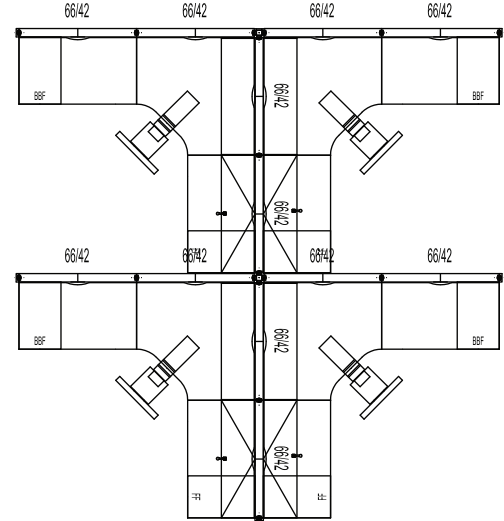

Sample Layouts

Layout 22

evolvefurnituregroup.com

QTY	MODEL NUMBER	DESCRIPTION	LIST PRICE	EXTENDED
2	EVE8CP64	Pass Thru Cable - 64"	128	256
1	EVE8FR1	Reversible Floor Power Entry - 72" Long	228	228
3	EVE8PD42	Power Distribution Housing - 42"	146	438
2	EVE8RD1	Duplex Receptacle, Utility Circuit #1	21	42
2	EVE8RD2	Duplex Receptacle, Utility Circuit #2	21	42
2	EVE8RDA	Duplex Receptacle, Dedicated Circuit A	21	42
2	EVE8RDB	Duplex Receptacle, Dedicated Circuit B	21	42
1	EVECC121	Cord Covers in straight panel run 21"H	20	20
4	EVETL36	Under Storage Task Lighting 36" for use with 42" or wider Overhead or Shelf	213	852
4	EVHC24L	Cantilever 24" Single - Left	77	308
4	EVHC24R	Cantilever 24" Single - Right	77	308
2	EVHCB2	Corner Brackets - Left and Right	17	34
8	EVHPB1	Pedestal Brackets	19	152
1	EVPCP366	3-way Post 66", Includes post connecting hardware and trim	245	245
1	EVPCP466	4-way Post 66", Includes post connecting hardware and trim	285	285
5	EVPER66	End-of-Run Post Kit, Includes post with leveling glide, clamp and end trim	83	415
12	EVVFA6642	Fabric Acoustic Panel - 66"H x 42"W	518	6,216
6	EVVIC66	Connector 66", Includes post with leveling glide and double clamp	62	372
4	EVSBBF24LP	Box/Box/File Pedestal, freestanding or worksurface supporting - 24"D	447	1,788
4	EVSFF24LP	File/File Pedestal, freestanding or worksurface supporting - 24"D	447	1,788
4	EVSLK12	Lock for Flipper Door Storage	36	144
4	EVSOF1242	Overhead Flipper Door Storage - 12" x 42"	382	1,528
4	EVSSL1242	Low Profile Shelf - 12" x 42"	99	396
4	EVWAK1	Adjustable Keyboard Clamp and palm rest	242	968
4	EVWCK4224	Keyboard Worksurface 42" x 24"	477	1,908
8	EVWS2442	Worksurface with 3mm PVC edge trim 1 1/8" thick - 24" x 42"	146	1,168