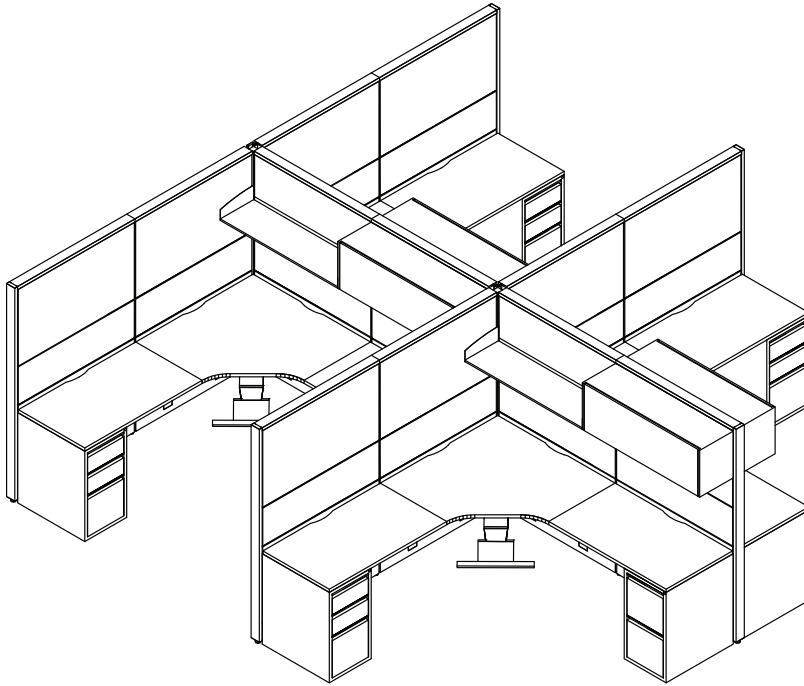

Sample Layouts

Layout 22

evolvefurnituregroup.com

QTY	MODEL NUMBER	DESCRIPTION	LIST PRICE	EXTENDED
2	EVE8CP64	Pass Thru Cable - 64"	128	256
1	EVE8FR1	Reversible Floor Power Entry - 72" Long	228	228
3	EVE8PD42	Power Distribution Housing - 42"	146	438
2	EVE8RD1	Duplex Receptacle, Utility Circuit #1	21	42
2	EVE8RD2	Duplex Receptacle, Utility Circuit #2	21	42
2	EVE8RDA	Duplex Receptacle, Dedicated Circuit A	21	42
2	EVE8RDB	Duplex Receptacle, Dedicated Circuit B	21	42
1	EVECC121	Cord Covers in straight panel run 21"H	20	20
4	EVETL36	Under Storage Task Lighting 36" for use with 42" or wider Overhead or Shelf	213	852
4	EVHC24L	Cantilever 24" Single - Left	77	308
4	EVHC24R	Cantilever 24" Single - Right	77	308
2	EVHCB2	Corner Brackets - Left and Right	17	34
8	EVHPB1	Pedestal Brackets	19	152
1	EVPCP366	3-way Post 66", Includes post connecting hardware and trim	245	245
1	EVPCP466	4-way Post 66", Includes post connecting hardware and trim	285	285
5	EVPER66	End-of-Run Post Kit, Includes post with leveling glide, clamp and end trim	83	415
12	EVVFA6642	Fabric Acoustic Panel - 66"H x 42"W	518	6,216
6	EVVIC66	Connector 66", Includes post with leveling glide and double clamp	62	372
4	EVSBBF24LP	Box/Box/File Pedestal, freestanding or worksurface supporting - 24"D	447	1,788
4	EVSFF24LP	File/File Pedestal, freestanding or worksurface supporting - 24"D	447	1,788
4	EVSLK12	Lock for Flipper Door Storage	36	144
4	EVSOF1242	Overhead Flipper Door Storage - 12" x 42"	382	1,528
4	EVSSL1242	Low Profile Shelf - 12" x 42"	99	396
4	EVWAK1	Adjustable Keyboard Clamp and palm rest	242	968
4	EVWCK4224	Keyboard Worksurface 42" x 24"	477	1,908
8	EVWS2442	Worksurface with 3mm PVC edge trim 1 1/8" thick - 24" x 42"	146	1,168