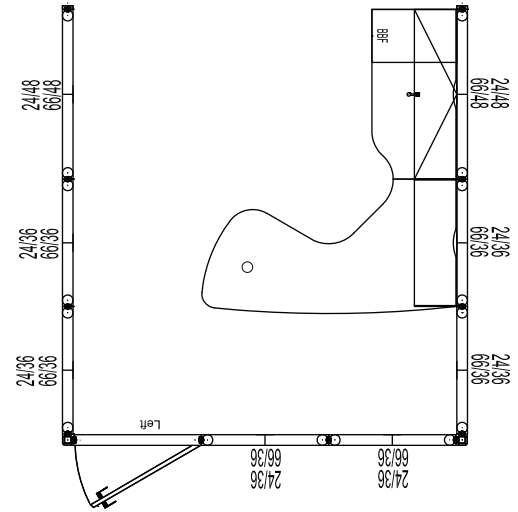

Sample Layouts

Layout 19

evolvefurnituregroup.com

QTY	MODEL NUMBER	DESCRIPTION	LIST PRICE	EXTENDED
1	... EVECC121	Cord Covers to straight panel run 21"H	20	20
1	... EVETL36	Under Storage Task Lighting, 36" for use with 42" or wider Overhead or Shelf	213	213
1	... EVHC18L	Cantilever 18" Single - Left	67	67
1	... EVHCB2	Corner Brackets -Left and Right (pair)	17	17
1	... EVHPB1	Pedestal Bracket	19	19
2	... EVPCFP224	2-Way Corner Post extension 24"	75	150
2	... EVPCP266	2-Way Post 66", includes post connecting hardware and trim	189	378
1	... EVPDS9036L	Door Panel 90" x 36" - Left (Not ADA Compliant)	1,783	1,783
1	... EVPDS02	Lever Lock Set	101	101
2	... EVPEER24	End-of-Run Extension Connector 24"H - non-slotted	32	64
2	... EVPER66	End-of-Run Post Kit, includes post with leveling glide, clamp and and trim	83	166
4	... EVPFA6636	Fabric Acoustic Panel - 66"H x 36"W	460	1,840
2	... EVPFA6648	Fabric Acoustic Panel - 66"H x 48"W	556	1,112
4	... EVPFE2436	24" High Pressure Extension Module - 36"W	179	716
2	... EVPFE2448	24" High Pressure Extension Module - 48"W	215	430
2	... EVPFGT6636	Fabric Glazed Panel - Tempered Glass - 66"H x 36"W	626	1,252
2	... EVPGTE2436	Over Panel - Tempered Glass - 24" x 36"	397	794
6	... EVPIC66	Connector 66", includes post with leveling glide and double clamp	62	372
6	... EVPIEC24	Panel Extension Connection - 24"H	29	174
1	... EVSBBF24LP	Box, Box, File Pedestal, freestanding on worksurfaces supporting 24"D	447	447
1	... EVSLK12	Lock For Flipper Door Storage	36	36
1	... EVSOF1248	Overhead Flipper Door Storage	415	415
1	... EVSSL1236	Low Profile Shelf - 12" x 36"	96	96
1	... EVWHR3672	Corner Hatchet Worksurface - 36" x 72" - Right	747	747
1	... EVWVL2448	Curved Right Worksurface with 3mm PVC edge trim 1 1/8" thick - 24" x 48"	201	201