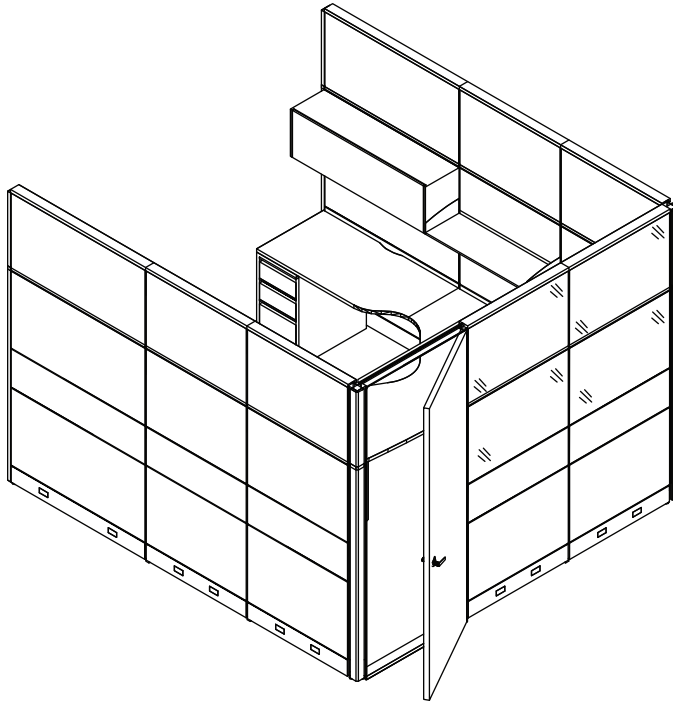

Sample Layouts

Layout 19

evolvefurnituregroup.com

QTY	MODEL NUMBER	DESCRIPTION	LIST PRICE	EXTENDED
1	... EVECC121	Cord Covers to straight panel run 21"H	20	20
1	... EVETL36	Under Storage Task Lighting, 36" for use with 42" or wider Overhead or Shelf	213	213
1	... EVHC18L	Cantilever 18" Single - Left	67	67
1	... EVHCB2	Corner Brackets -Left and Right (pair)	17	17
1	... EVHPB1	Pedestal Bracket	19	19
2	... EVPCFP224	2-Way Corner Post extension 24"	75	150
2	... EVPCP266	2-Way Post 66", includes post connecting hardware and trim	189	378
1	... EVPDS9036L	Door Panel 90" x 36" - Left (Not ADA Compliant)	1,783	1,783
1	... EVPDS02	Lever Lock Set	101	101
2	... EVPEER24	End-of-Run Extension Connector 24"H - non-slotted	32	64
2	... EVPER66	End-of-Run Post Kit, includes post with leveling glide, clamp and and trim	83	166
4	... EVPFA6636	Fabric Acoustic Panel - 66"H x 36"W	460	1,840
2	... EVPFA6648	Fabric Acoustic Panel - 66"H x 48"W	556	1,112
4	... EVPFE2436	24" High Pressure Extension Module - 36"W	179	716
2	... EVPFE2448	24" High Pressure Extension Module - 48"W	215	430
2	... EVPFGT6636	Fabric Glazed Panel - Tempered Glass - 66"H x 36"W	626	1,252
2	... EVPGTE2436	Over Panel - Tempered Glass - 24" x 36"	397	794
6	... EVPIC66	Connector 66", includes post with leveling glide and double clamp	62	372
6	... EVPIEC24	Panel Extension Connection - 24"H	29	174
1	... EVSBBF24LP	Box, Box, File Pedestal, freestanding on worksurfaces supporting 24"D	447	447
1	... EVSLK12	Lock For Flipper Door Storage	36	36
1	... EVSOF1248	Overhead Flipper Door Storage	415	415
1	... EVSSL1236	Low Profile Shelf - 12" x 36"	96	96
1	... EVWHR3672	Corner Hatchet Worksurface - 36" x 72" - Right	747	747
1	... EVWVL2448	Curved Right Worksurface with 3mm PVC edge trim 1 1/8" thick - 24" x 48"	201	201