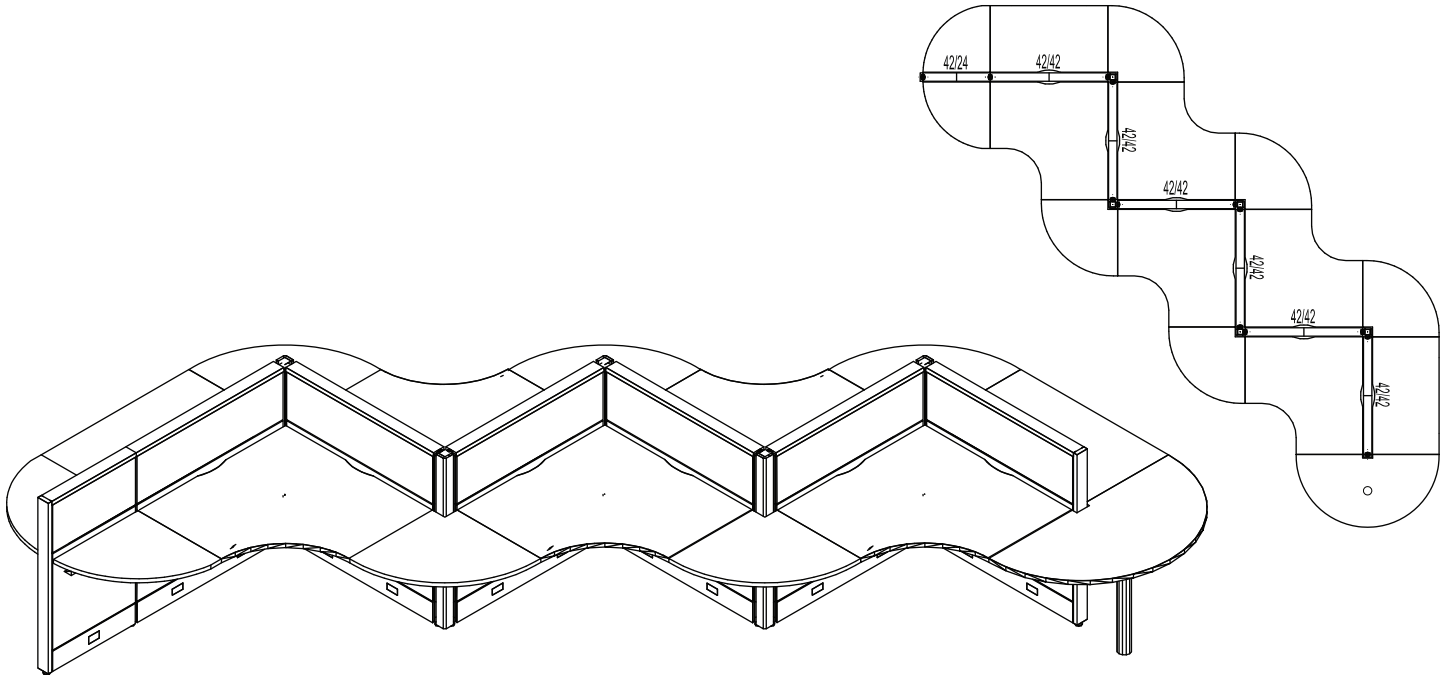

Sample Layouts

Layout 18

evolvefurnituregroup.com

QTY	MODEL NUMBER	DESCRIPTION	LIST PRICE	EXTENDED
7	EVHC24L	Cantilever 24" Single - Left	77	539
7	EVHC24R	Cantilever 24" Single - Right	77	539
4	EVHCB2	Corner Brackets -Left and Right (pair)	17	68
5	EVPCP242	2-Way Post 42", includes post connecting hardware and trim	129	645
2	EVPER42	End-of-Run Post Kit, includes post with leveling glide, clamp and and trim	62	124
1	EVVFA4224	Fabric Acoustic Panel - 42"H x 24"W	257	257
6	EVVFA4242	Fabric Acoustic Panel - 42"H x 42"W	366	2,196
1	EVVIC42	Connector 42", includes post with leveling glide and double clamp	51	51
5	EVWCC4224	Curved Corner Worksurface - 42 x 42"	472	2,360
5	EVWQRC2424	1/4 Round Panel Connector Worksurface - 24" x 24"	174	870
1	EVWQRL2424	1/4 Round Panel Worksurface - 24" x 24" - Left	146	146
1	EVWQRR2424	1/4 Round Panel Worksurface - 24" x 24" - Right	146	146
1	EVWR24	Radius Worksurface 24", monoleg included	348	348
2	EVWS2442	Worksurface with 3mm PVC edge trim 1 1/8" thick - 24" x 42"	146	292