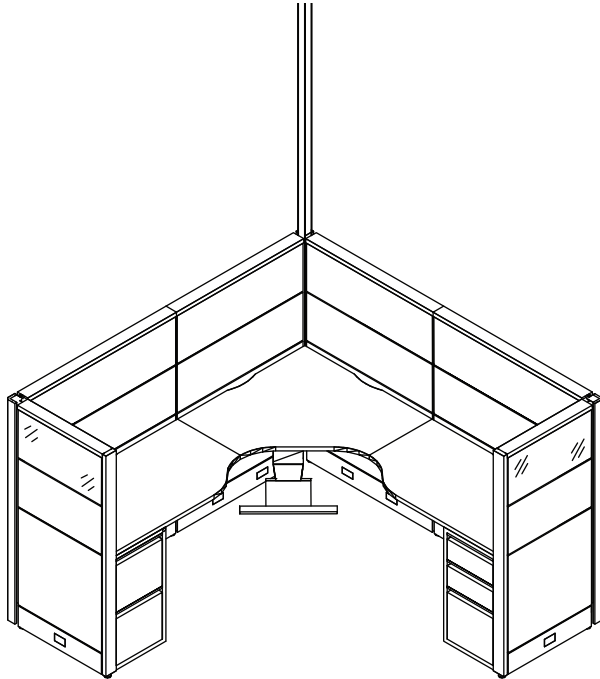

Sample Layouts

Layout 17

evolvefurnituregroup.com

QTY	MODEL NUMBER	DESCRIPTION	LIST PRICE	EXTENDED
1	...EVDPE84	Post Extension - Data/Comm Lay-In - 84" High	.136	.136
1	...EVE8EC1	Ceiling Power Tray - 132" long	.175	.175
1	...EVE8PD36	Power Distribution Housing - 36"	.143	.143
1	...EVE8RD1	Duplex Receptacle, Utility Circuit #1	.21	.21
1	...EVE8RDA	Duplex Receptacle, Dedicated Circuit A	.21	.21
1	...EVHC18L	Cantilever 18" Single - Left	.67	.67
1	...EVHC18R	Cantilever 18" Single - Right	.67	.67
1	...EVHCB2	Corner Brackets -Left and Right (pair)	.17	.17
2	...EVHPB1	Pedestal Bracket	.19	.38
3	...EVPCP254	2-Way Post 54", includes post connecting hardware and trim	.159	.477
2	...EVPERS4	End-of-Run Post Kit, includes post with leveling glide, clamp and and trim	.75	.150
2	...EVPPF5436	Premium Fabric Acoustic Panel - 54"H x 36"W	.423	.846
2	...EVPPF5442	Premium Fabric Acoustic Panel - 54"H x 42"W	.477	.954
2	...EVPPFGTU5424	Premium Fabric Panel - 54"H x 24"W Top Tempered Glass Module	.446	.892
2	...EVPIC54	Connector 54", includes post with leveling glide and double clamp	.56	.112
1	...EVSBBF24LP	Box, Box, File Pedestal, freestanding on worksurfaces supporting 24"D	.447	.447
1	...EVSFF24LP	File, File Pedestal, freestanding on worksurfaces supporting 24"D	.447	.447
1	...EWWAK1	Adjustable Keyboard Clamp and palm rest	.242	.242
1	...EWWCK3618	Keyboard Worksurface - 36" x 18"	.324	.324
1	...EWWVL2442	Curved Left Worksurface with 3mm PVC edge trim 1 1/8" thick - 24" x 42"	.175	.175
1	...EWWVR2442	Curved Right Worksurface with 3mm PVC edge trim 1 1/8" thick - 24" x 42"	.175	.175