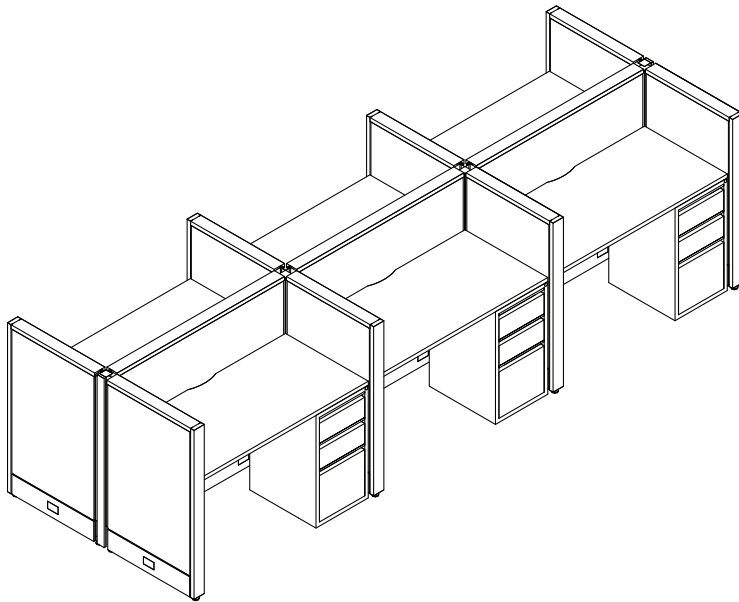

# Sample Layouts

## Layout 15

evolvefurnituregroup.com

QTY	MODEL NUMBER	DESCRIPTION	LIST PRICE	EXTENDED
3	EVE8CP20	Jumper Cable, Panel-to-Panel - 20" Long	97	291
1	EVE8FR1	Reversible Floor Power Entry - 72" Long	228	228
1	EVE8PD24	Power Distribution Housing - 24"	101	101
1	EVE8PD48	Power Distribution Housing - 48"	157	157
3	EVE8RD1	Duplex Receptacle, Utility Circuit #1	21	63
3	EVE8RD2	Duplex Receptacle, Utility Circuit #2	21	63
3	EVE8RDA	Duplex Receptacle, Dedicated Circuit A	21	63
3	EVE8RDB	Duplex Receptacle, Dedicated Circuit B	21	63
9	EVHCB2	Corner Brackets -Left and Right (pair)	17	153
2	EVPCP342	3-Way Post 42", includes post connecting hardware and trim	171	342
2	EVPCP442	4-Way Post 42", includes post connecting hardware and trim	202	404
8	EVPER42	End-of-Run Post Kit, includes post with leveling glide, clamp and and trim	62	496
8	EVPFAM4224	Fabric Acoustic Monolithic Panel - 42"H x 24"W	240	1,920
3	EVPFAM4248	Fabric Acoustic Monolithic Panel - 42"H x 48"W	355	1,065
6	EVSBBF19LP	Box, Box, File Pedestal, freestanding on worksurfaces supporting 19"D	436	2,616
6	EWWS2448	Worksurface with 3mm PVC edge trim 1 1/8" thick - 24" x 48"	175	1,050