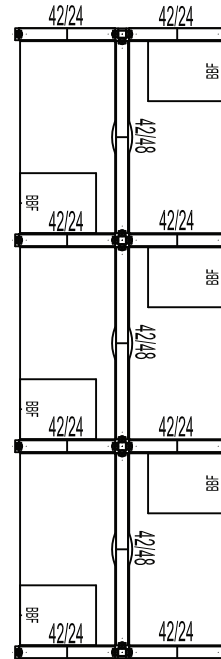

# Sample Layouts

## Layout 15

evolvefurnituregroup.com

QTY	MODEL NUMBER	DESCRIPTION	LIST PRICE	EXTENDED
3	EVE8CP20	Jumper Cable, Panel-to-Panel - 20" Long	97	291
1	EVE8FR1	Reversible Floor Power Entry - 72" Long	228	228
1	EVE8PD24	Power Distribution Housing - 24"	101	101
1	EVE8PD48	Power Distribution Housing - 48"	157	157
3	EVE8RD1	Duplex Receptacle, Utility Circuit #1	21	63
3	EVE8RD2	Duplex Receptacle, Utility Circuit #2	21	63
3	EVE8RDA	Duplex Receptacle, Dedicated Circuit A	21	63
3	EVE8RDB	Duplex Receptacle, Dedicated Circuit B	21	63
9	EVHCB2	Corner Brackets -Left and Right (pair)	17	153
2	EVPCP342	3-Way Post 42", includes post connecting hardware and trim	171	342
2	EVPCP442	4-Way Post 42", includes post connecting hardware and trim	202	404
8	EVPER42	End-of-Run Post Kit, includes post with leveling glide, clamp and and trim	62	496
8	EVPFAM4224	Fabric Acoustic Monolithic Panel - 42"H x 24"W	240	1,920
3	EVPFAM4248	Fabric Acoustic Monolithic Panel - 42"H x 48"W	355	1,065
6	EVSBBF19LP	Box, Box, File Pedestal, freestanding on worksurfaces supporting 19"D	436	2,616
6	EWWS2448	Worksurface with 3mm PVC edge trim 1 1/8" thick - 24" x 48"	175	1,050