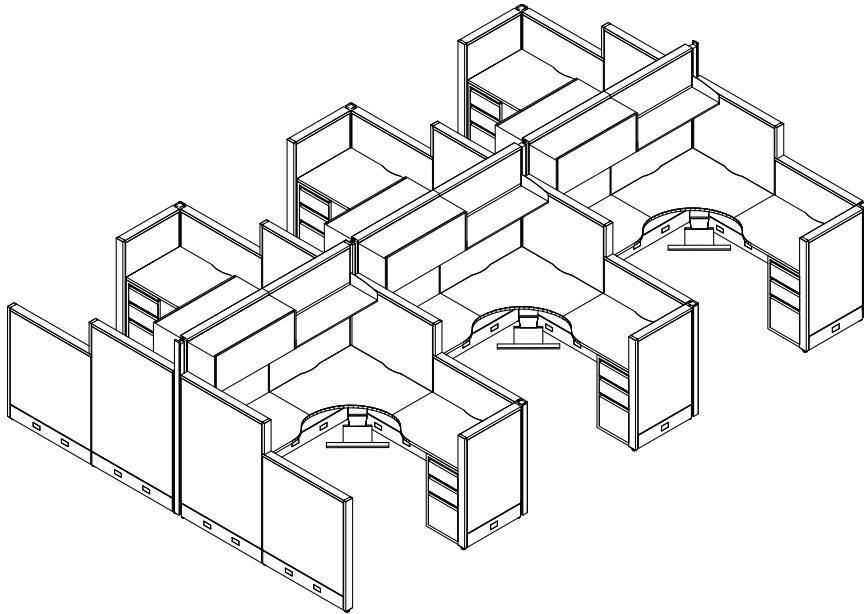

Sample Layouts

Layout 13

evolvefurnituregroup.com

QTY	MODEL NUMBER	DESCRIPTION	LIST PRICE	EXTENDED
1	EVE8CP16	Jumper Cable, Panel-to-Panel - 16" Long	.83	.83
1	EVE8CP20	Jumper Cable, Panel-to-Panel - 20" Long	.97	.97
1	EVE8CP58	Pass Thru Cable - 58"	122	122
1	EVE8FR1	Reversible Floor Power Entry - 72" Long	228	228
4	EVE8PD36	Power Distribution Housing - 36"	143	572
3	EVE8RD1	Duplex Receptacle, Utility Circuit #1	21	63
3	EVE8RD2	Duplex Receptacle, Utility Circuit #2	21	63
3	EVE8RDA	Duplex Receptacle, Dedicated Circuit A	21	63
3	EVE8RDB	Duplex Receptacle, Dedicated Circuit B	21	63
1	EVECC121	Cord Covers in straight panel run 21"H	20	20
6	EVELT24	Under Storage Task Lighting, 24", for use with 30" or wider Overhead or Shelf	195	1,170
6	EVHC18L	Cantilever 18" Single - Left	67	402
6	EVHC18R	Cantilever 18" Single - Right	67	402
3	EVHCB2	Corner Brackets -Left and Right (pair)	17	51
12	EVHPB1	Pedestal Bracket	19	228
6	EVPCP242	2-Way Post 42", includes post connecting hardware and trim	129	774
8	EVPER42	End-of-Run Post Kit, includes post with leveling glide, clamp and and trim	62	496
6	EVPFAM4224	Fabric Acoustic Monolithic Panel - 42"H x 24"W	240	1,440
8	EVPFAM4236	Fabric Acoustic Monolithic Panel - 42"H x 36"W	294	2,352
8	EVPFAM5436	Fabric Acoustic Monolithic Panel - 54"H x 36"W	329	2,632
6	EVPFAM6636	Fabric Acoustic Monolithic Panel - 66"H x 36"W	411	2,466
3	EVVIC66	Connector 66", includes post with leveling glide and double clamp	62	186
8	EVPTV12	Variable Height End Trim - 12"	15	120
8	EVVPC54	Inline Variable Height Connector - 54"	58	464
2	EVVPC366-565	3-Way Variable Height Corner Post 66", Position 1 54", 2 66", 3 54"	245	490
2	EVVPC466-5656	4-Way Variable Height Corner Post 66", Position 1 54", 2 66", 3 54", 4 66"	285	570
6	EVSBBF24LP	Box, Box, File Pedestal, freestanding on worksurfaces supporting 24"D	447	2,682
6	EVSFF24LP	File, File Pedestal, freestanding on worksurfaces supporting 24"D	447	2,682
6	EVSLK12	Lock for Flipper Door Storage	36	216
6	EVSOF1236	Overhead Flipper Door Storage, 12" x 36"	347	2,082
6	EVSSL1236	Low Profile Shelf, 12" x 36"	96	576
6	EVWAK1	Adjustable Keyboard Clamp and palm rest	242	1,452
6	EVWCC3618	Curved Corner Worksurface - 36" x 18"	318	1,908
6	EVWVL2436	Curved Left Worksurface with 3mm PVC edge trim 1 1/8" thick - 24" x 36"	150	900
6	EVWVR2436	Curved Right Worksurface with 3mm PVC edge trim 1 1/8" thick - 24" x 36"	150	900