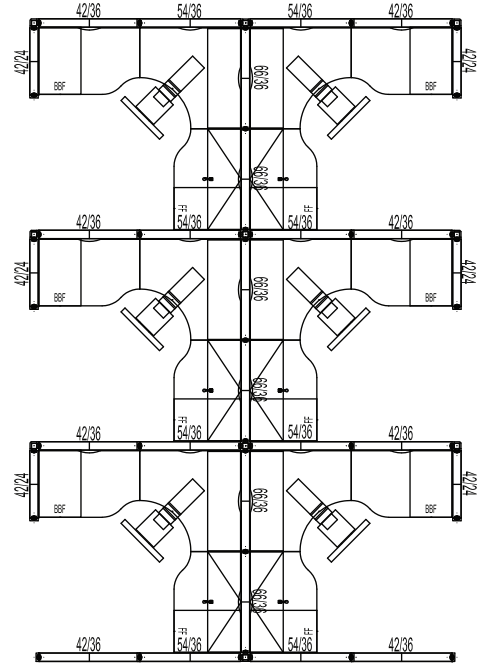

Sample Layouts

Layout 13

evolvefurnituregroup.com

QTY	MODEL NUMBER	DESCRIPTION	LIST PRICE	EXTENDED
1	EVE8CP16	Jumper Cable, Panel-to-Panel - 16" Long	.83	.83
1	EVE8CP20	Jumper Cable, Panel-to-Panel - 20" Long	.97	.97
1	EVE8CP58	Pass Thru Cable - 58"	122	122
1	EVE8FR1	Reversible Floor Power Entry - 72" Long	228	228
4	EVE8PD36	Power Distribution Housing - 36"	143	572
3	EVE8RD1	Duplex Receptacle, Utility Circuit #1	21	63
3	EVE8RD2	Duplex Receptacle, Utility Circuit #2	21	63
3	EVE8RDA	Duplex Receptacle, Dedicated Circuit A	21	63
3	EVE8RDB	Duplex Receptacle, Dedicated Circuit B	21	63
1	EVECC121	Cord Covers in straight panel run 21"H	20	20
6	EVELT24	Under Storage Task Lighting, 24", for use with 30" or wider Overhead or Shelf	195	1,170
6	EVHC18L	Cantilever 18" Single - Left	67	402
6	EVHC18R	Cantilever 18" Single - Right	67	402
3	EVHCB2	Corner Brackets -Left and Right (pair)	17	51
12	EVHPB1	Pedestal Bracket	19	228
6	EVPCP242	2-Way Post 42", includes post connecting hardware and trim	129	774
8	EVPER42	End-of-Run Post Kit, includes post with leveling glide, clamp and and trim	62	496
6	EVPFAM4224	Fabric Acoustic Monolithic Panel - 42"H x 24"W	240	1,440
8	EVPFAM4236	Fabric Acoustic Monolithic Panel - 42"H x 36"W	294	2,352
8	EVPFAM5436	Fabric Acoustic Monolithic Panel - 54"H x 36"W	329	2,632
6	EVPFAM6636	Fabric Acoustic Monolithic Panel - 66"H x 36"W	411	2,466
3	EVVIC66	Connector 66", includes post with leveling glide and double clamp	62	186
8	EVPTV12	Variable Height End Trim - 12"	15	120
8	EVVPC54	Inline Variable Height Connector - 54"	58	464
2	EVVPC366-565	3-Way Variable Height Corner Post 66", Position 1 54", 2 66", 3 54"	245	490
2	EVVPC466-5656	4-Way Variable Height Corner Post 66", Position 1 54", 2 66", 3 54", 4 66"	285	570
6	EVSBBF24LP	Box, Box, File Pedestal, freestanding on worksurfaces supporting 24"D	447	2,682
6	EVSFF24LP	File, File Pedestal, freestanding on worksurfaces supporting 24"D	447	2,682
6	EVSLK12	Lock for Flipper Door Storage	36	216
6	EVSOF1236	Overhead Flipper Door Storage, 12" x 36"	347	2,082
6	EVSSL1236	Low Profile Shelf, 12" x 36"	96	576
6	EVWAK1	Adjustable Keyboard Clamp and palm rest	242	1,452
6	EVWCC3618	Curved Corner Worksurface - 36" x 18"	318	1,908
6	EVWVL2436	Curved Left Worksurface with 3mm PVC edge trim 1 1/8" thick - 24" x 36"	150	900
6	EVWVR2436	Curved Right Worksurface with 3mm PVC edge trim 1 1/8" thick - 24" x 36"	150	900