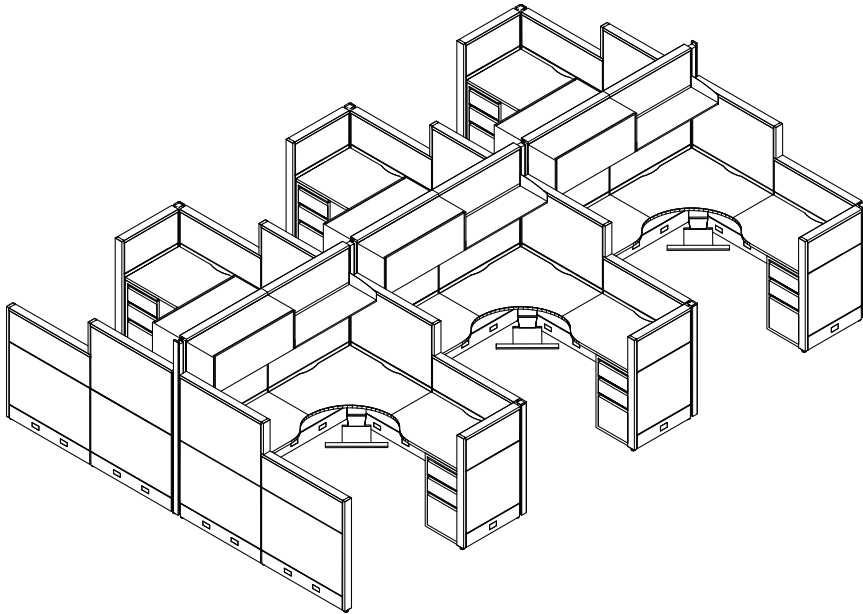

## Layout 12

evolvefurnituregroup.com

QTY	MODEL NUMBER	DESCRIPTION	LIST PRICE	EXTENDED
1	EVE8CP16	Jumper Cable, Panel-to-Panel - 16" Long	.83	.83
1	EVE8CP20	Jumper Cable, Panel-to-Panel - 20" Long	.97	.97
1	EVE8CP58	Pass Thru Cable - 58"	122	122
1	EVE8FR1	Reversible Floor Power Entry - 72" Long	228	228
4	EVE8PD36	Power Distribution Housing - 36"	143	572
3	EVE8RD1	Duplex Receptacle, Utility Circuit #1	21	63
3	EVE8RD2	Duplex Receptacle, Utility Circuit #2	21	63
3	EVE8RDA	Duplex Receptacle, Dedicated Circuit A	21	63
3	EVE8RDB	Duplex Receptacle, Dedicated Circuit B	21	63
1	EVECC121	Cord Covers in straight panel run 21"H	20	20
6	EVELL24	Under Storage Task Lighting, 24", for use with 30" or wider Overhead or Shelf	195	1,170
6	EVHC18L	Cantilever 18" Single - Left	67	402
6	EVHC18R	Cantilever 18" Single - Right	67	402
3	EVHCB2	Corner Brackets -Left and Right (pair)	17	51
12	EVHPB1	Pedestal Bracket	19	228
6	EVPCP242	2-Way Post 42", includes post connecting hardware and trim	129	774
8	EVPER42	End-of-Run Post Kit, includes post with leveling glide, clamp and and trim	62	496
6	EVVFA4224	Fabric Acoustic Monolithic Panel - 42"H x 24"W	257	1,542
8	EVVFA4236	Fabric Acoustic Monolithic Panel - 42"H x 36"W	321	2,568
8	EVVFA5436	Fabric Acoustic Monolithic Panel - 54"H x 36"W	364	2,912
6	EVVFA6636	Fabric Acoustic Monolithic Panel - 66"H x 36"W	460	2,760
3	EVVIC66	Connector 66", includes post with leveling glide and double clamp	62	186
8	EVPTV12	Variable Height End Trim - 12"	15	120
8	EVVPC54	Inline Variable Height Connector - 54"	58	464
2	EVVVP366-565	3-Way Variable Height Corner Post 66", Position 1 54", 2 66", 3 54"	245	490
2	EVVVP466-5656	4-Way Variable Height Corner Post 66", Position 1 54", 2 66", 3 54", 4 66"	285	570
6	EVSBF24LP	Box, Box, File Pedestal, freestanding on worksurfaces supporting 24"D	447	2,682
6	EVVFF24LP	File, File Pedestal, freestanding on worksurfaces supporting 24"D	447	2,682
6	EVSLK12	Lock for Flipper Door Storage	36	216
6	EVVSO1236	Overhead Flipper Door Storage, 12" x 36"	347	2,082
6	EVSSL1236	Low Profile Shelf, 12" x 36"	96	576
6	EVWAK1	Adjustable Keyboard Clamp and palm rest	242	1,452
6	EVVCC3618	Curved Corner Worksurface - 36" x 18"	318	1,908
6	EVVWL2436	Curved Left Worksurface with 3mm PVC edge trim 1 1/8" thick - 24" x 36"	150	900
6	EVVWR2436	Curved Right Worksurface with 3mm PVC edge trim 1 1/8" thick - 24" x 36"	150	900