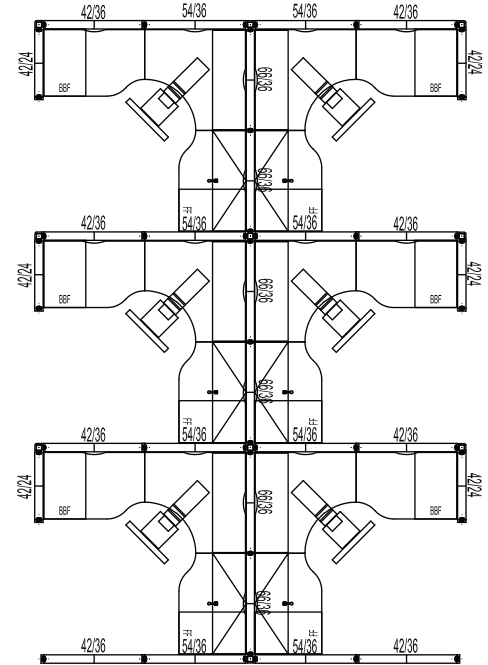

## Layout 12

evolvefurnituregroup.com

QTY	MODEL NUMBER	DESCRIPTION	LIST PRICE	EXTENDED
1	EVE8CP16	Jumper Cable, Panel-to-Panel - 16" Long	.83	.83
1	EVE8CP20	Jumper Cable, Panel-to-Panel - 20" Long	.97	.97
1	EVE8CP58	Pass Thru Cable - 58"	122	122
1	EVE8FR1	Reversible Floor Power Entry - 72" Long	228	228
4	EVE8PD36	Power Distribution Housing - 36"	143	572
3	EVE8RD1	Duplex Receptacle, Utility Circuit #1	21	63
3	EVE8RD2	Duplex Receptacle, Utility Circuit #2	21	63
3	EVE8RDA	Duplex Receptacle, Dedicated Circuit A	21	63
3	EVE8RDB	Duplex Receptacle, Dedicated Circuit B	21	63
1	EVECC121	Cord Covers in straight panel run 21"H	20	20
6	EVELL24	Under Storage Task Lighting, 24", for use with 30" or wider Overhead or Shelf	195	1,170
6	EVHC18L	Cantilever 18" Single - Left	67	402
6	EVHC18R	Cantilever 18" Single - Right	67	402
3	EVHCB2	Corner Brackets -Left and Right (pair)	17	51
12	EVHPB1	Pedestal Bracket	19	228
6	EVPCP242	2-Way Post 42", includes post connecting hardware and trim	129	774
8	EVPER42	End-of-Run Post Kit, includes post with leveling glide, clamp and and trim	62	496
6	EVVFA4224	Fabric Acoustic Monolithic Panel - 42"H x 24"W	257	1,542
8	EVVFA4236	Fabric Acoustic Monolithic Panel - 42"H x 36"W	321	2,568
8	EVVFA5436	Fabric Acoustic Monolithic Panel - 54"H x 36"W	364	2,912
6	EVVFA6636	Fabric Acoustic Monolithic Panel - 66"H x 36"W	460	2,760
3	EVVIC66	Connector 66", includes post with leveling glide and double clamp	62	186
8	EVPTV12	Variable Height End Trim - 12"	15	120
8	EVVPC54	Inline Variable Height Connector - 54"	58	464
2	EVVVP366-565	3-Way Variable Height Corner Post 66", Position 1 54", 2 66", 3 54"	245	490
2	EVVVP466-5656	4-Way Variable Height Corner Post 66", Position 1 54", 2 66", 3 54", 4 66"	285	570
6	EVSBF24LP	Box, Box, File Pedestal, freestanding on worksurfaces supporting 24"D	447	2,682
6	EVVFF24LP	File, File Pedestal, freestanding on worksurfaces supporting 24"D	447	2,682
6	EVSLK12	Lock for Flipper Door Storage	36	216
6	EVVSO1236	Overhead Flipper Door Storage, 12" x 36"	347	2,082
6	EVSSL1236	Low Profile Shelf, 12" x 36"	96	576
6	EVWAK1	Adjustable Keyboard Clamp and palm rest	242	1,452
6	EVVCC3618	Curved Corner Worksurface - 36" x 18"	318	1,908
6	EVVWL2436	Curved Left Worksurface with 3mm PVC edge trim 1 1/8" thick - 24" x 36"	150	900
6	EVVWR2436	Curved Right Worksurface with 3mm PVC edge trim 1 1/8" thick - 24" x 36"	150	900