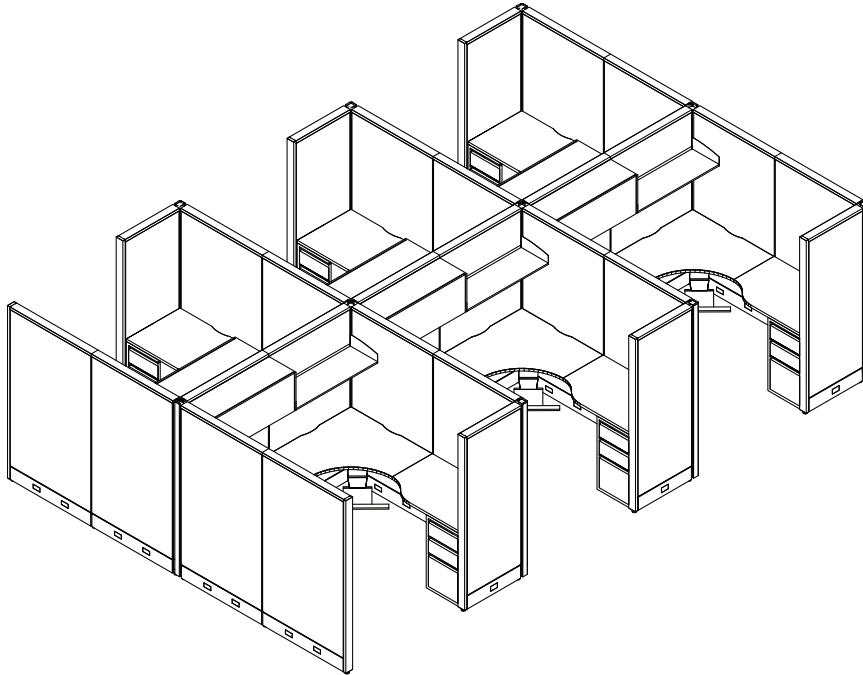

Sample Layouts

Layout 11

evolvefurnituregroup.com

QTY	MODEL NUMBER	DESCRIPTION	LIST PRICE	EXTENDED
1	EVE8CP16	Jumper Cable, Panel-to-Panel - 16" Long	.83	.83
1	EVE8CP20	Jumper Cable, Panel-to-Panel - 20" Long	.97	.97
1	EVE8CP58	Pass Thru Cable - 58"	122	122
1	EVE8FR1	Reversible Floor Power Entry - 72" Long	228	228
4	EVE8PD36	Power Distribution Housing - 36"	143	572
3	EVE8RD1	Duplex Receptacle, Utility Circuit #1	21	63
3	EVE8RD2	Duplex Receptacle, Utility Circuit #2	21	63
3	EVE8RDA	Duplex Receptacle, Dedicated Circuit A	21	63
3	EVE8RDB	Duplex Receptacle, Dedicated Circuit B	21	63
1	EVECC121	Cord Covers in straight panel run 21"H	20	20
6	EVEL24	Under Storage Task Lighting, 24", for use with 30" or wider Overhead or Shelf	195	1,170
6	EVHC18L	Cantilever 18" Single - Left	67	402
6	EVHC18R	Cantilever 18" Single - Right	67	402
3	EVHCB2	Corner Brackets -Left and Right (pair)	17	51
12	EVHPB1	Pedestal Bracket	19	228
6	EVPCP266	2-Way Post 66", includes post connecting hardware and trim	189	1,134
2	EVPCP366	3-Way Post 66", includes post connecting hardware and trim	245	490
2	EVPCP466	4-Way Post 66", includes post connecting hardware and trim	285	570
8	EVPER66	End-of-Run Post Kit, includes post with leveling glide, clamp and and trim	83	664
6	EVPFAM6624	Fabric Acoustic Monolithic Panel - 66"H x 24"W	313	1,878
22	EVPFAM6636	Fabric Acoustic Monolithic Panel - 66"H x 36"W	411	9,042
11	EVPIC66	Connector 66", includes post with leveling glide and double clamp	62	682
6	EVSBBF24LP	Box, Box, File Pedestal, freestanding on worksurfaces supporting 24"D	447	2,682
6	EVSFF24LP	File, File Pedestal, freestanding on worksurfaces supporting 24"D	447	2,682
6	EVSLK12	Lock for Flipper Door Storage	36	216
6	EVSOF1236	Overhead Flipper Door Storage, 12" x 36"	347	2,082
6	EVSSL1236	Low Profile Shelf, 12" x 36"	96	576
6	EWWAK1	Adjustable Keyboard Clamp and palm rest	242	1,452
6	EWVCK3618	Keyboard Worksurface - 36" x 18"	318	1,908
6	EWVVL2436	Curved Left Worksurface with 3mm PVC edge trim 1 1/8" thick - 24" x 36"	150	900
6	EWVVR2436	Curved Right Worksurface with 3mm PVC edge trim 1 1/8" thick - 24" x 36"	150	900