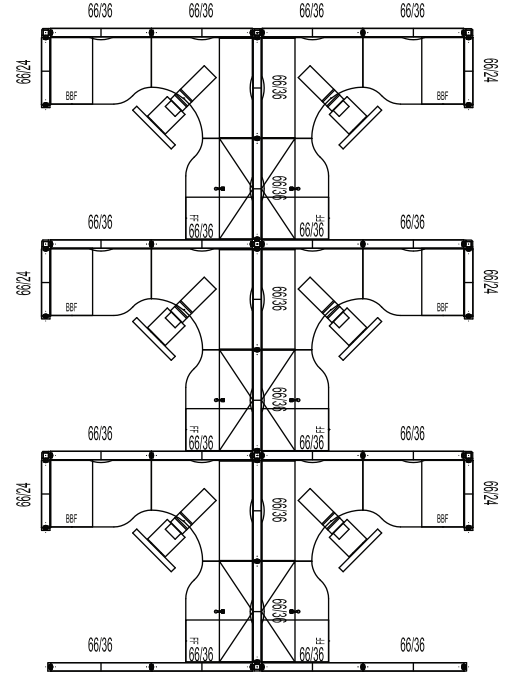

Sample Layouts

Layout 11

evolvefurnituregroup.com

QTY	MODEL NUMBER	DESCRIPTION	LIST PRICE	EXTENDED
1	EVE8CP16	Jumper Cable, Panel-to-Panel - 16" Long	.83	.83
1	EVE8CP20	Jumper Cable, Panel-to-Panel - 20" Long	.97	.97
1	EVE8CP58	Pass Thru Cable - 58"	122	122
1	EVE8FR1	Reversible Floor Power Entry - 72" Long	228	228
4	EVE8PD36	Power Distribution Housing - 36"	143	572
3	EVE8RD1	Duplex Receptacle, Utility Circuit #1	21	63
3	EVE8RD2	Duplex Receptacle, Utility Circuit #2	21	63
3	EVE8RDA	Duplex Receptacle, Dedicated Circuit A	21	63
3	EVE8RDB	Duplex Receptacle, Dedicated Circuit B	21	63
1	EVECC121	Cord Covers in straight panel run 21"H	20	20
6	EVEL24	Under Storage Task Lighting, 24", for use with 30" or wider Overhead or Shelf	195	1,170
6	EVHC18L	Cantilever 18" Single - Left	67	402
6	EVHC18R	Cantilever 18" Single - Right	67	402
3	EVHCB2	Corner Brackets -Left and Right (pair)	17	51
12	EVHPB1	Pedestal Bracket	19	228
6	EVPCP266	2-Way Post 66", includes post connecting hardware and trim	189	1,134
2	EVPCP366	3-Way Post 66", includes post connecting hardware and trim	245	490
2	EVPCP466	4-Way Post 66", includes post connecting hardware and trim	285	570
8	EVPER66	End-of-Run Post Kit, includes post with leveling glide, clamp and and trim	83	664
6	EVPFAM6624	Fabric Acoustic Monolithic Panel - 66"H x 24"W	313	1,878
22	EVPFAM6636	Fabric Acoustic Monolithic Panel - 66"H x 36"W	411	9,042
11	EVPIC66	Connector 66", includes post with leveling glide and double clamp	62	682
6	EVSBBF24LP	Box, Box, File Pedestal, freestanding on worksurfaces supporting 24"D	447	2,682
6	EVSFF24LP	File, File Pedestal, freestanding on worksurfaces supporting 24"D	447	2,682
6	EVSLK12	Lock for Flipper Door Storage	36	216
6	EVSOF1236	Overhead Flipper Door Storage, 12" x 36"	347	2,082
6	EVSSL1236	Low Profile Shelf, 12" x 36"	96	576
6	EWWAK1	Adjustable Keyboard Clamp and palm rest	242	1,452
6	EWVCK3618	Keyboard Worksurface - 36" x 18"	318	1,908
6	EWVVL2436	Curved Left Worksurface with 3mm PVC edge trim 1 1/8" thick - 24" x 36"	150	900
6	EWVVR2436	Curved Right Worksurface with 3mm PVC edge trim 1 1/8" thick - 24" x 36"	150	900