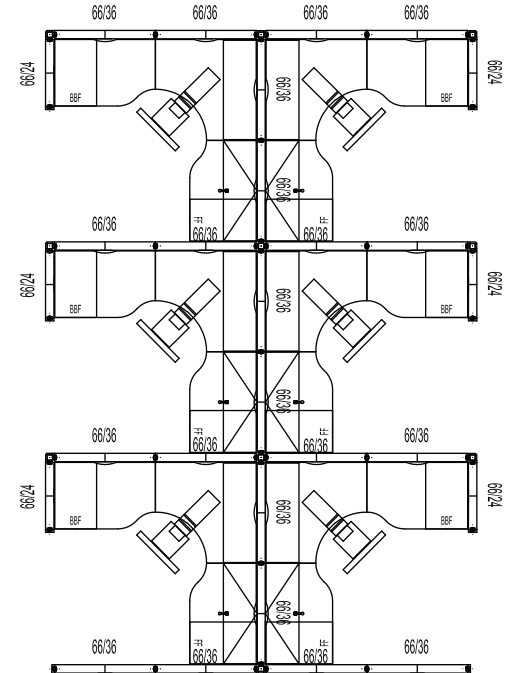

Sample Layouts

Layout 10

evolvefurnituregroup.com

QTY	MODEL NUMBER	DESCRIPTION	LIST PRICE	EXTENDED
1	EVE8CP16	Jumper Cable, Panel-to-Panel - 16" Long	.83	.83
1	EVE8CP20	Jumper Cable, Panel-to-Panel - 20" Long	.97	.97
1	EVE8CP58	Pass Thru Cable - 58"	122	122
1	EVE8FR1	Reversible Floor Power Entry - 72" Long	228	228
4	EVE8PD36	Power Distribution Housing - 36"	143	572
3	EVE8RD1	Duplex Receptacle, Utility Circuit #1	21	63
3	EVE8RD2	Duplex Receptacle, Utility Circuit #2	21	63
3	EVE8RDA	Duplex Receptacle, Dedicated Circuit A	21	63
3	EVE8RDB	Duplex Receptacle, Dedicated Circuit B	21	63
1	EVECC121	Cord Covers in straight panel run 21"H	20	20
6	EVEL24	Under Storage Task Lighting, 24", for use with 30" or wider Overhead or Shelf	195	1,170
6	EVHC18L	Cantilever 18" Single - Left	67	402
6	EVHC18R	Cantilever 18" Single - Right	67	402
3	EVHCB2	Corner Brackets -Left and Right (pair)	17	51
12	EVHPB1	Pedestal Bracket	19	228
6	EVPCP266	2-Way Post 66", includes post connecting hardware and trim	189	1,134
2	EVPCP366	3-Way Post 66", includes post connecting hardware and trim	245	490
2	EVPCP466	4-Way Post 66", includes post connecting hardware and trim	285	570
8	EVPER66	End-of-Run Post Kit, includes post with leveling glide, clamp and and trim	83	664
6	EVPPA6624	Fabric Acoustic Panel - 66"H x 24"W	353	2,118
22	EVPPA6636	Fabric Acoustic Panel - 66"H x 36"W	460	10,120
11	EVPIC66	Connector 66", includes post with leveling glide and double clamp	62	682
6	EVSBBF24LP	Box, Box, File Pedestal, freestanding on worksurfaces supporting 24"D	447	2,682
6	EVSFF24LP	File, File Pedestal, freestanding on worksurfaces supporting 24"D	447	2,682
6	EVSLK12	Lock for Flipper Door Storage	36	216
6	EVSOF1236	Overhead Flipper Door Storage, 12" x 36"	347	2,082
6	EVSSL1236	Low Profile Shelf, 12" x 36"	96	576
6	EWWAK1	Adjustable Keyboard Clamp and palm rest	242	1,452
6	EWWCK3618	Keyboard Worksurface - 36" x 18"	318	1,908
6	EWVVL2436	Curved Left Worksurface with 3mm PVC edge trim 1 1/8" thick - 24" x 36"	150	900
6	EWVVR2436	Curved Right Worksurface with 3mm PVC edge trim 1 1/8" thick - 24" x 36"	150	900