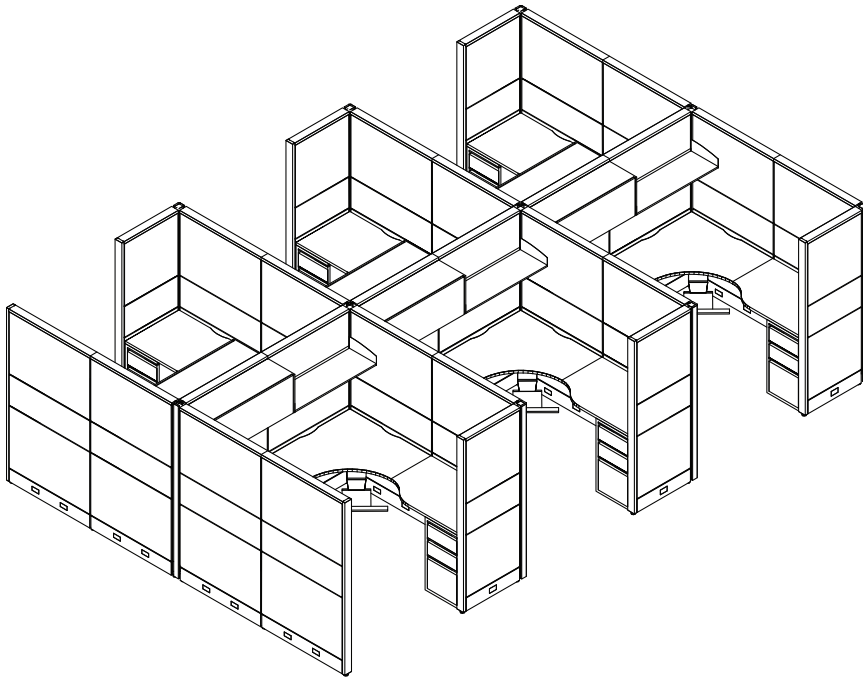

Sample Layouts

Layout 10

evolvefurnituregroup.com

QTY	MODEL NUMBER	DESCRIPTION	LIST PRICE	EXTENDED
1	EVE8CP16	Jumper Cable, Panel-to-Panel - 16" Long	.83	.83
1	EVE8CP20	Jumper Cable, Panel-to-Panel - 20" Long	.97	.97
1	EVE8CP58	Pass Thru Cable - 58"	122	122
1	EVE8FR1	Reversible Floor Power Entry - 72" Long	228	228
4	EVE8PD36	Power Distribution Housing - 36"	143	572
3	EVE8RD1	Duplex Receptacle, Utility Circuit #1	21	63
3	EVE8RD2	Duplex Receptacle, Utility Circuit #2	21	63
3	EVE8RDA	Duplex Receptacle, Dedicated Circuit A	21	63
3	EVE8RDB	Duplex Receptacle, Dedicated Circuit B	21	63
1	EVECC121	Cord Covers in straight panel run 21"H	20	20
6	EVEL24	Under Storage Task Lighting, 24", for use with 30" or wider Overhead or Shelf	195	1,170
6	EVHC18L	Cantilever 18" Single - Left	67	402
6	EVHC18R	Cantilever 18" Single - Right	67	402
3	EVHCB2	Corner Brackets -Left and Right (pair)	17	51
12	EVHPB1	Pedestal Bracket	19	228
6	EVPCP266	2-Way Post 66", includes post connecting hardware and trim	189	1,134
2	EVPCP366	3-Way Post 66", includes post connecting hardware and trim	245	490
2	EVPCP466	4-Way Post 66", includes post connecting hardware and trim	285	570
8	EVPER66	End-of-Run Post Kit, includes post with leveling glide, clamp and and trim	83	664
6	EVPPA6624	Fabric Acoustic Panel - 66"H x 24"W	353	2,118
22	EVPPA6636	Fabric Acoustic Panel - 66"H x 36"W	460	10,120
11	EVPIC66	Connector 66", includes post with leveling glide and double clamp	62	682
6	EVSBBF24LP	Box, Box, File Pedestal, freestanding on worksurfaces supporting 24"D	447	2,682
6	EVSFF24LP	File, File Pedestal, freestanding on worksurfaces supporting 24"D	447	2,682
6	EVSLK12	Lock for Flipper Door Storage	36	216
6	EVSOF1236	Overhead Flipper Door Storage, 12" x 36"	347	2,082
6	EVSSL1236	Low Profile Shelf, 12" x 36"	96	576
6	EWWAK1	Adjustable Keyboard Clamp and palm rest	242	1,452
6	EWWCK3618	Keyboard Worksurface - 36" x 18"	318	1,908
6	EWVVL2436	Curved Left Worksurface with 3mm PVC edge trim 1 1/8" thick - 24" x 36"	150	900
6	EWVVR2436	Curved Right Worksurface with 3mm PVC edge trim 1 1/8" thick - 24" x 36"	150	900