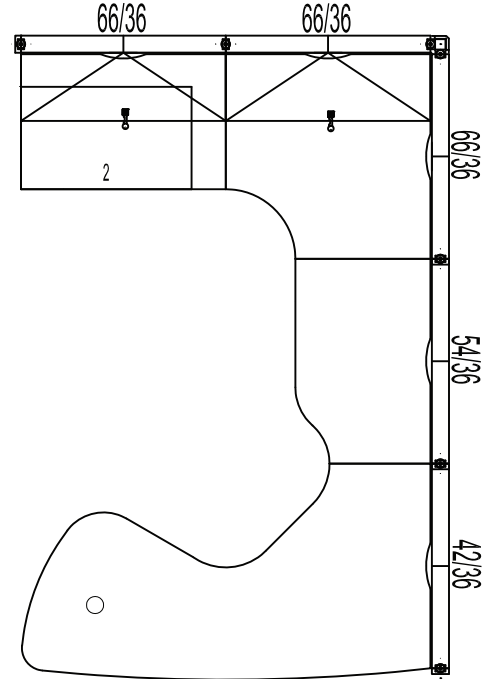

# Sample Layouts

## Layout 9

evolvefurnituregroup.com

QTY	MODEL NUMBER	DESCRIPTION	LIST PRICE	EXTENDED
1	EV9230P-2F1H	9200P Series Lateral File, 2-drawer, 30" Wide	647	647
1	EVE8CP16	Jumper Cable, Panel-to-Panel - 16" Long	83	83
1	EVE8FR1	Reversible Floor Power Entry - 72" Long	228	228
2	EVE8PD36	Power Distribution Housing - 36"	143	286
1	EVE8RD1	Duplex Receptacle, Utility Circuit #1	21	21
1	EVE8RDA	Duplex Receptacle, Dedicated Circuit A	21	21
1	EVECC121	Cord Covers in straight panel run 21"H	20	20
2	EVETL24	Under Storage Task Lighting, 24", for use with 30" or wider Overhead or Shelf	195	390
1	EVHC18R	Cantilever 18" Single - Right	67	67
1	EVHC24L	Cantilever 24" Single - Left	77	77
1	EVHC24R	Cantilever 24" Single - Right	77	77
1	EVHCB2	Corner Brackets -Left and Right (pair)	17	17
1	EVHEP2924	End Panel 29"H x 24"W	173	173
1	EVPCP266	2-Way Post 66", includes post connecting hardware and trim	189	189
1	EVPER42	End-of-Run Post Kit, includes post with leveling glide, clamp and and trim	62	62
1	EVPER66	End-of-Run Post Kit, includes post with leveling glide, clamp and and trim	83	83
1	EVVFA4236	Fabric Acoustic Panel - 42"H x 36"W	321	321
2	EVVFA6636	Fabric Acoustic Panel - 66"H x 36"W	460	460
1	EVVFP5436	Premium Fabric Acoustic Panel - 54"H x 36"	423	423
1	EVVFP6636	Premium Fabric Acoustic Panel - 66"H x 36"	462	462
1	EVVIC66	Connector 66", includes post with leveling glide and double clamp	62	62
2	EVPTV12	Variable Height End Trim 12"	15	30
1	EVVPC54	Inline Variable Height Connector 54"	58	58
1	EVVPC66	Inline Variable Height Connector 66"	63	63
2	EVSLK12	Lock for Flipper Door Storage	36	72
2	EVSOFL236	Overhead Flipper Door Storage, 12" x 36"	347	347
1	EVWCC3624	Curved Corner Worksurface - 36" x 24"	349	349
1	EVWHR3672	Corner Hatchet Worksurface - 36" x 72" - Right	747	747
1	EVWS2436	Worksurface with 3mm PVC edge trim 1 1/8" thick - 24" x 36"	113	113
1	EVWVL2436	Curved Right Worksurface with 3mm PVC edge trim 1 1/8" thick - 24" x 36"	150	150