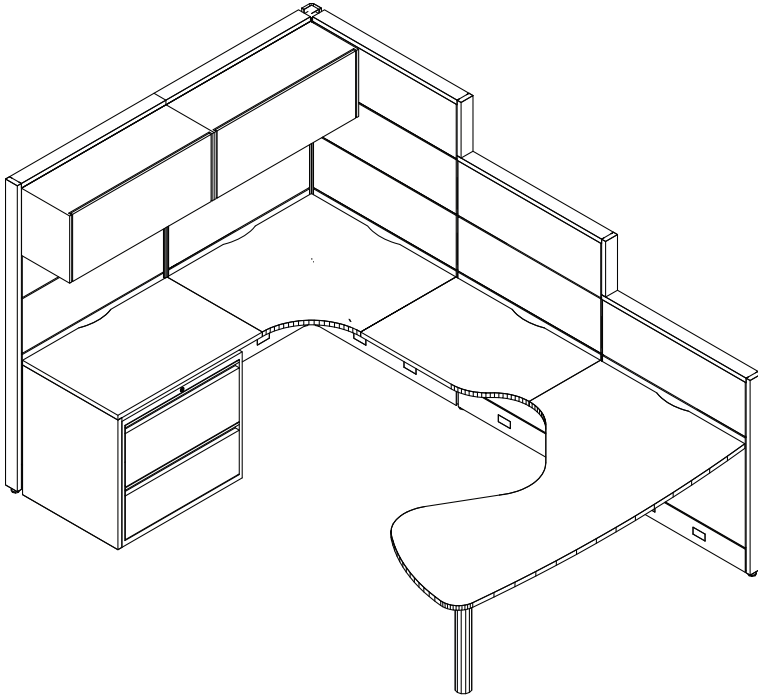

# Sample Layouts

## Layout 9

evolvefurnituregroup.com

QTY	MODEL NUMBER	DESCRIPTION	LIST PRICE	EXTENDED
1	EV9230P-2F1H	9200P Series Lateral File, 2-drawer, 30" Wide	647	647
1	EVE8CP16	Jumper Cable, Panel-to-Panel - 16" Long	83	83
1	EVE8FR1	Reversible Floor Power Entry - 72" Long	228	228
2	EVE8PD36	Power Distribution Housing - 36"	143	286
1	EVE8RD1	Duplex Receptacle, Utility Circuit #1	21	21
1	EVE8RDA	Duplex Receptacle, Dedicated Circuit A	21	21
1	EVECC121	Cord Covers in straight panel run 21"H	20	20
2	EVETL24	Under Storage Task Lighting, 24", for use with 30" or wider Overhead or Shelf	195	390
1	EVHC18R	Cantilever 18" Single - Right	67	67
1	EVHC24L	Cantilever 24" Single - Left	77	77
1	EVHC24R	Cantilever 24" Single - Right	77	77
1	EVHCB2	Corner Brackets -Left and Right (pair)	17	17
1	EVHEP2924	End Panel 29"H x 24"W	173	173
1	EVPCP266	2-Way Post 66", includes post connecting hardware and trim	189	189
1	EVPER42	End-of-Run Post Kit, includes post with leveling glide, clamp and and trim	62	62
1	EVPER66	End-of-Run Post Kit, includes post with leveling glide, clamp and and trim	83	83
1	EVVFA4236	Fabric Acoustic Panel - 42"H x 36"W	321	321
2	EVVFA6636	Fabric Acoustic Panel - 66"H x 36"W	460	460
1	EVVFP5436	Premium Fabric Acoustic Panel - 54"H x 36"	423	423
1	EVVFP6636	Premium Fabric Acoustic Panel - 66"H x 36"	462	462
1	EVVIC66	Connector 66", includes post with leveling glide and double clamp	62	62
2	EVPTV12	Variable Height End Trim 12"	15	30
1	EVVPC54	Inline Variable Height Connector 54"	58	58
1	EVVPC66	Inline Variable Height Connector 66"	63	63
2	EVSLK12	Lock for Flipper Door Storage	36	72
2	EVSOFL236	Overhead Flipper Door Storage, 12" x 36"	347	347
1	EVWCC3624	Curved Corner Worksurface - 36" x 24"	349	349
1	EVWHR3672	Corner Hatchet Worksurface - 36" x 72" - Right	747	747
1	EVWS2436	Worksurface with 3mm PVC edge trim 1 1/8" thick - 24" x 36"	113	113
1	EVWVL2436	Curved Right Worksurface with 3mm PVC edge trim 1 1/8" thick - 24" x 36"	150	150