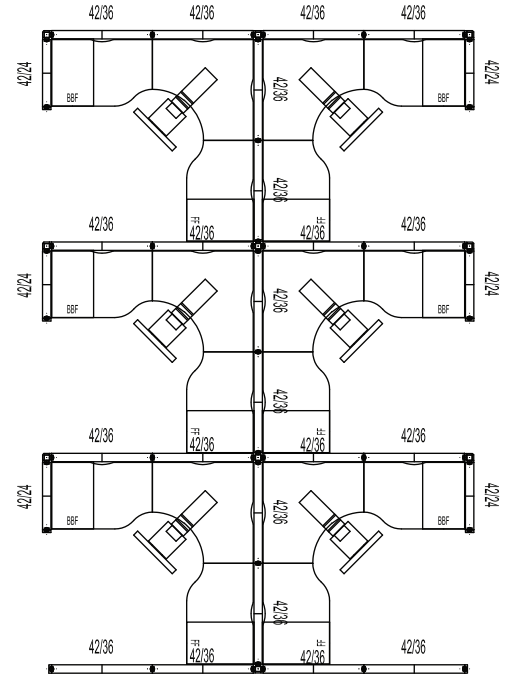

Sample Layouts

Layout 8

evolvefurnituregroup.com

QTY	MODEL NUMBER	DESCRIPTION	LIST PRICE	EXTENDED
1	EVE8CP16	Jumper Cable, Panel-to-Panel - 16" Long	.83	.83
1	EVE8CP20	Jumper Cable, Panel-to-Panel - 20" Long	.97	.97
1	EVE8CP58	Pass Thru Cable - 58"	122	122
1	EVE8FR1	Reversible Floor Power Entry - 72" Long	228	228
4	EVE8PD36	Power Distribution Housing - 36"	143	572
3	EVE8RD1	Duplex Receptacle, Utility Circuit #1	21	63
3	EVE8RD2	Duplex Receptacle, Utility Circuit #2	21	63
3	EVE8RDA	Duplex Receptacle, Dedicated Circuit A	21	63
3	EVE8RDB	Duplex Receptacle, Dedicated Circuit B	21	63
6	EVHC18L	Cantilever 18" Single - Left	67	402
6	EVHC18R	Cantilever 18" Single - Right	67	402
3	EVHCB2	Corner Brackets -Left and Right (pair)	17	51
12	EVHPB1	Pedestal Bracket	19	228
6	EVPCP242	2-Way Post 42", includes post connecting hardware and trim	129	774
2	EVPCP342	3-Way Post 42", includes post connecting hardware and trim	171	342
2	EVPCP442	4-Way Post 42", includes post connecting hardware and trim	202	404
8	EVPER42	End-of-Run Post Kit, includes post with leveling glide, clamp and and trim	62	496
6	EVVFA4224	Fabric Acoustic Panel - 42"H x 24"W	257	1,542
22	EVVFA4236	Fabric Acoustic Panel - 42"H x 36"W	321	7,062
11	EVVIC42	Connector 42", includes post with leveling glide and double clamp	51	561
6	EVSBBF24LP	Box, Box, File Pedestal, freestanding on worksurfaces supporting 24"D	447	2,682
6	EVSFF24LP	File, File Pedestal, freestanding on worksurfaces supporting 24"D	447	2,682
6	EVWAK1	Adjustable Keyboard Clamp and palm rest	242	1,452
6	EVWCK3618	Keyboard Worksurface - 36" x 18"	318	1,908
6	EVWVL2436	Curved Left Worksurface with 3mm PVC edge trim 1 1/8" thick - 24" x 36"	150	900
6	EVWVR2436	Curved Right Worksurface with 3mm PVC edge trim 1 1/8" thick - 24" x 36"	150	900