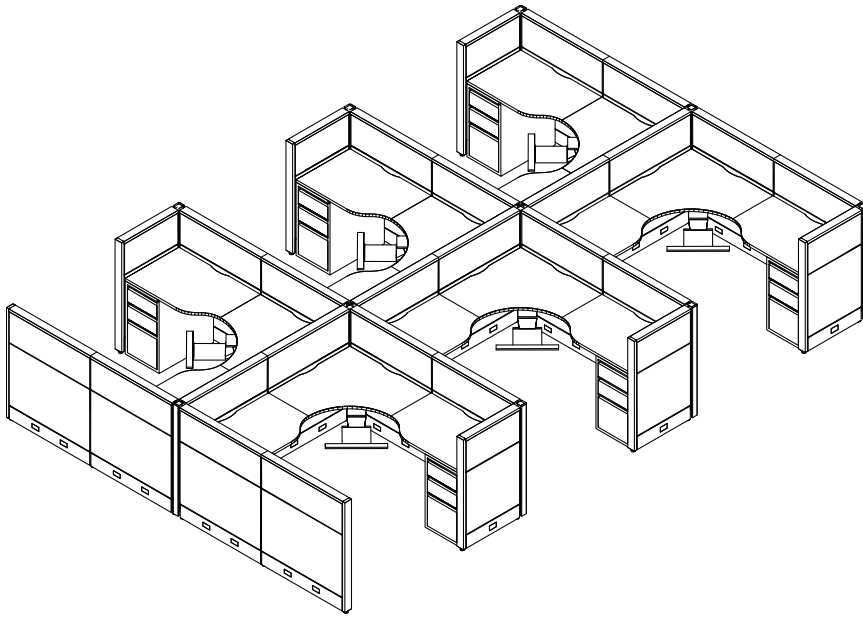

Sample Layouts

Layout 8

evolvefurnituregroup.com

QTY	MODEL NUMBER	DESCRIPTION	LIST PRICE	EXTENDED
1	EVE8CP16	Jumper Cable, Panel-to-Panel - 16" Long	.83	.83
1	EVE8CP20	Jumper Cable, Panel-to-Panel - 20" Long	.97	.97
1	EVE8CP58	Pass Thru Cable - 58"	122	122
1	EVE8FR1	Reversible Floor Power Entry - 72" Long	228	228
4	EVE8PD36	Power Distribution Housing - 36"	143	572
3	EVE8RD1	Duplex Receptacle, Utility Circuit #1	21	63
3	EVE8RD2	Duplex Receptacle, Utility Circuit #2	21	63
3	EVE8RDA	Duplex Receptacle, Dedicated Circuit A	21	63
3	EVE8RDB	Duplex Receptacle, Dedicated Circuit B	21	63
6	EVHC18L	Cantilever 18" Single - Left	67	402
6	EVHC18R	Cantilever 18" Single - Right	67	402
3	EVHCB2	Corner Brackets -Left and Right (pair)	17	51
12	EVHPB1	Pedestal Bracket	19	228
6	EVPCP242	2-Way Post 42", includes post connecting hardware and trim	129	774
2	EVPCP342	3-Way Post 42", includes post connecting hardware and trim	171	342
2	EVPCP442	4-Way Post 42", includes post connecting hardware and trim	202	404
8	EVPER42	End-of-Run Post Kit, includes post with leveling glide, clamp and and trim	62	496
6	EVVFA4224	Fabric Acoustic Panel - 42"H x 24"W	257	1,542
22	EVVFA4236	Fabric Acoustic Panel - 42"H x 36"W	321	7,062
11	EVVIC42	Connector 42", includes post with leveling glide and double clamp	51	561
6	EVSBBF24LP	Box, Box, File Pedestal, freestanding on worksurfaces supporting 24"D	447	2,682
6	EVSFF24LP	File, File Pedestal, freestanding on worksurfaces supporting 24"D	447	2,682
6	EVWAK1	Adjustable Keyboard Clamp and palm rest	242	1,452
6	EVWCK3618	Keyboard Worksurface - 36" x 18"	318	1,908
6	EVWVL2436	Curved Left Worksurface with 3mm PVC edge trim 1 1/8" thick - 24" x 36"	150	900
6	EVWVR2436	Curved Right Worksurface with 3mm PVC edge trim 1 1/8" thick - 24" x 36"	150	900