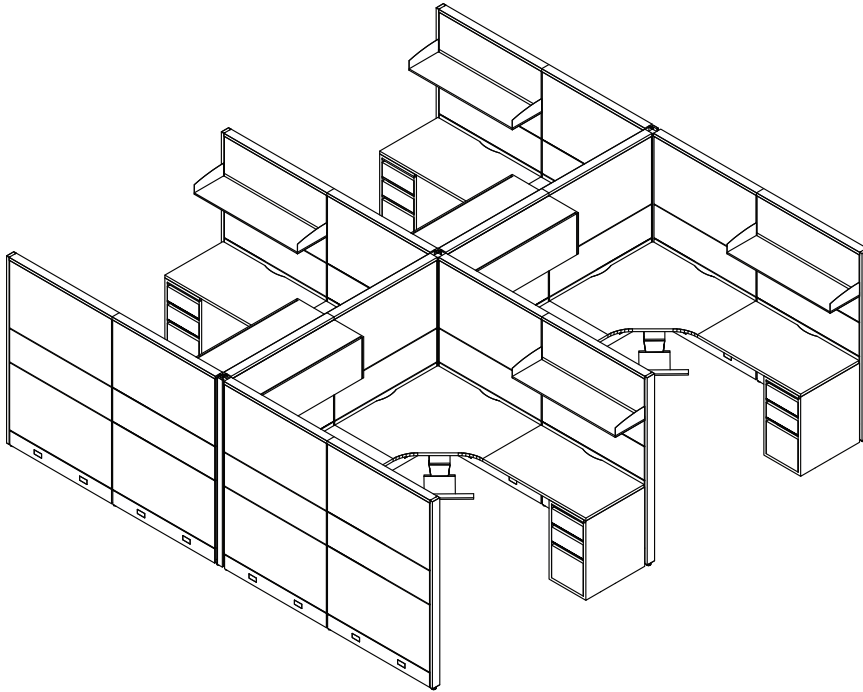

Sample Layouts

Layout 6

evolvefurnituregroup.com

| QTY | MODEL NUMBER | DESCRIPTION | LIST PRICE | EXTENDED |
|-----|--------------|--|------------|----------|
| 4 | EVHC24L | Cantilever 24" Single - Left | 77 | 308 |
| 4 | EVHC24R | Cantilever 24" Single - Right | 77 | 308 |
| 2 | EVHCB2 | Corner Brackets -Left and Right (pair) | 17 | 34 |
| 8 | EVHPB1 | Pedestal Bracket | 19 | 152 |
| 2 | EVPCP366 | 3-Way Post 66", includes post connecting hardware and trim | 245 | 490 |
| 1 | EVPCP466 | 4-Way Post 66", includes post connecting hardware and trim | 285 | 285 |
| 6 | EVPER66 | End-of-Run Post Kit, includes post with leveling glide, clamp and and trim | 83 | 498 |
| 16 | EVFA6642 | Fabric Acoustic Panel - 66"H x 42"W | 518 | 8,288 |
| 8 | EVVIC66 | Connector 66", includes post with leveling glide and double clamp | 62 | 496 |
| 4 | EVSBBF24LP | Box, Box, File Pedestal, freestanding on worksurfaces supporting 24"D | 447 | 1,788 |
| 4 | EVSFF24LP | File, File Pedestal, freestanding on worksurfaces supporting 24"D | 447 | 1,788 |
| 4 | EVSLK12 | Lock for Flipper Door Storage | 36 | 144 |
| 4 | EVSOF1242 | Overhead Flipper Door Storage, 12" x 42" | 382 | 1,528 |
| 4 | EVSSL1242 | Low Profile Shelf - 12" x 42" | 99 | 396 |
| 4 | EVWAK1 | Adjustable Keyboard Clamp and palm rest | 242 | 968 |
| 4 | EVWCK4224 | Keyboard Worksurface - 42" x 24" | 477 | 1,908 |
| 8 | EVWS2442 | Worksurface with 3mm PVC edge trim 1 1/8" thick - 24" x 42" | 146 | 1,168 |