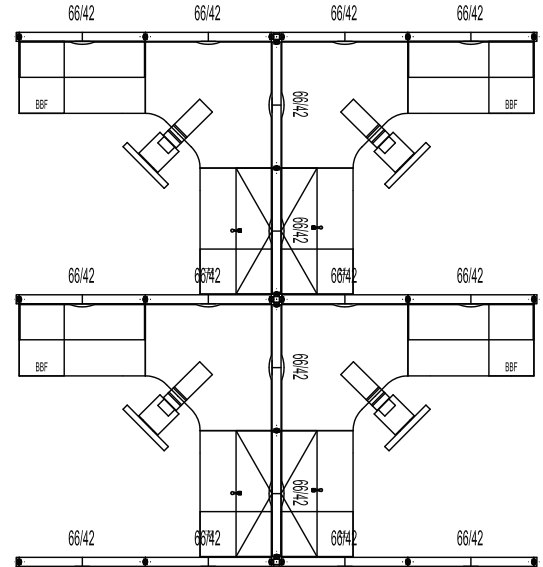

Sample Layouts

Layout 6

evolvefurnituregroup.com

| QTY | MODEL NUMBER | DESCRIPTION | LIST PRICE | EXTENDED |
|-----|--------------|--|------------|----------|
| 4 | EVHC24L | Cantilever 24" Single - Left | 77 | 308 |
| 4 | EVHC24R | Cantilever 24" Single - Right | 77 | 308 |
| 2 | EVHCB2 | Corner Brackets -Left and Right (pair) | 17 | 34 |
| 8 | EVHPB1 | Pedestal Bracket | 19 | 152 |
| 2 | EVPCP366 | 3-Way Post 66", includes post connecting hardware and trim | 245 | 490 |
| 1 | EVPCP466 | 4-Way Post 66", includes post connecting hardware and trim | 285 | 285 |
| 6 | EVPER66 | End-of-Run Post Kit, includes post with leveling glide, clamp and and trim | 83 | 498 |
| 16 | EVFA6642 | Fabric Acoustic Panel - 66"H x 42"W | 518 | 8,288 |
| 8 | EVVIC66 | Connector 66", includes post with leveling glide and double clamp | 62 | 496 |
| 4 | EVSBBF24LP | Box, Box, File Pedestal, freestanding on worksurfaces supporting 24"D | 447 | 1,788 |
| 4 | EVSFF24LP | File, File Pedestal, freestanding on worksurfaces supporting 24"D | 447 | 1,788 |
| 4 | EVSLK12 | Lock for Flipper Door Storage | 36 | 144 |
| 4 | EVSOF1242 | Overhead Flipper Door Storage, 12" x 42" | 382 | 1,528 |
| 4 | EVSSL1242 | Low Profile Shelf - 12" x 42" | 99 | 396 |
| 4 | EVWAK1 | Adjustable Keyboard Clamp and palm rest | 242 | 968 |
| 4 | EVWCK4224 | Keyboard Worksurface - 42" x 24" | 477 | 1,908 |
| 8 | EVWS2442 | Worksurface with 3mm PVC edge trim 1 1/8" thick - 24" x 42" | 146 | 1,168 |