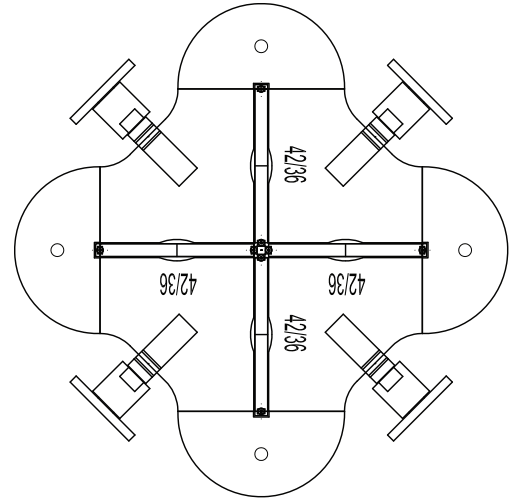

Sample Layouts

Layout 5

evolvefurnituregroup.com

QTY	MODEL NUMBER	DESCRIPTION	LIST PRICE	EXTENDED
4	EVHC18L	Cantilever 18" Single, Left	67	268
4	EVHC18R	Cantilever 18" Single, Right	67	268
2	EVHCB2	Corner Brackets, Left and Right	17	34
1	EVPCP442	4-Way Post 42", includes post hardware and top cap	202	202
4	EVPER42	End-of-run Post Kit, includes post with leveling glide, clamp and end trim	62	248
4	EVPFAM4236	Fabric Acoustic Monolithic Panel, 42"H x 36"W	294	1,176
4	EWWAK1	Adjustable Keyboard Clamp and Palm Rest	242	968
4	EWWCK3618	Keyboard Worksurface, 36" x 18"	324	1,296
4	EWWR18	Radius Worksurface 18", monoleg included	300	1,200