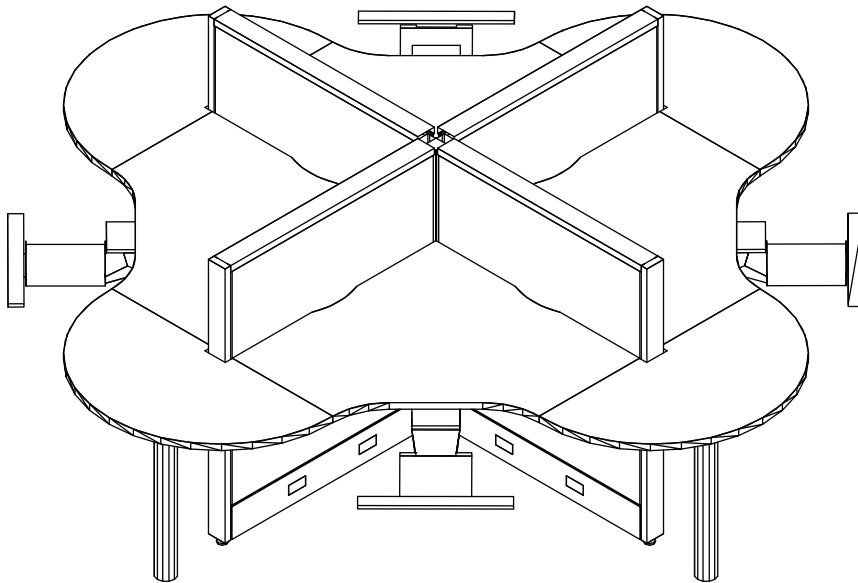

Sample Layouts

Layout 5

evolvefurnituregroup.com

QTY	MODEL NUMBER	DESCRIPTION	LIST PRICE	EXTENDED
4	EVHC18L	Cantilever 18" Single, Left	67	268
4	EVHC18R	Cantilever 18" Single, Right	67	268
2	EVHCB2	Corner Brackets, Left and Right	17	34
1	EVPCP442	4-Way Post 42", includes post hardware and top cap	202	202
4	EVPER42	End-of-run Post Kit, includes post with leveling glide, clamp and end trim	62	248
4	EVPFAM4236	Fabric Acoustic Monolithic Panel, 42"H x 36"W	294	1,176
4	EWWAK1	Adjustable Keyboard Clamp and Palm Rest	242	968
4	EWWCK3618	Keyboard Worksurface, 36" x 18"	324	1,296
4	EWWR18	Radius Worksurface 18", monoleg included	300	1,200