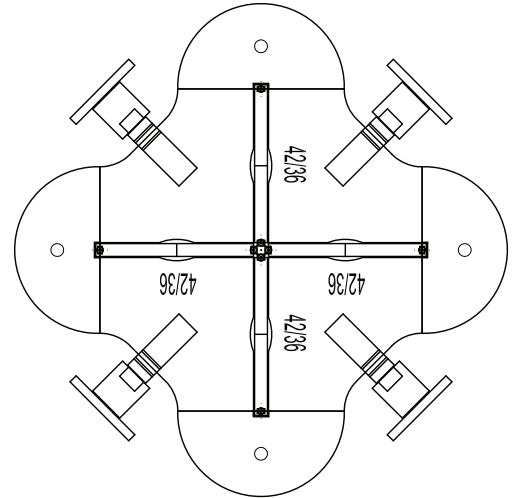

Sample Layouts

Layout 4

evolvefurnituregroup.com

| QTY | MODEL NUMBER | DESCRIPTION | LIST PRICE | EXTENDED |
|-----|--------------|--|------------|----------|
| 4 | EVHC18L | Cantilever 18" Single, Left | 67 | 268 |
| 4 | EVHC18R | Cantilever 18" Single, Right | 67 | 268 |
| 2 | EVHCB2 | Corner Brackets, Left and Right | 17 | 34 |
| 1 | EVPCP442 | 4-Way Post 42", includes post hardware and top cap | 202 | 202 |
| 4 | EVPER42 | End-of-run Post Kit, includes post with leveling glide, clamp and end trim | 62 | 248 |
| 4 | EVVFA4236 | Fabric Acoustic Panel, 42"H x 36"W | 321 | 1,248 |
| 4 | EVWAK1 | Adjustable Keyboard Clamp and Palm Rest | 242 | 968 |
| 4 | EVWCK3618 | Keyboard Worksurface, 36" x 18" | 324 | 1,296 |
| 4 | EVWR18 | Radius Worksurface 18", monoleg included | 300 | 1,200 |