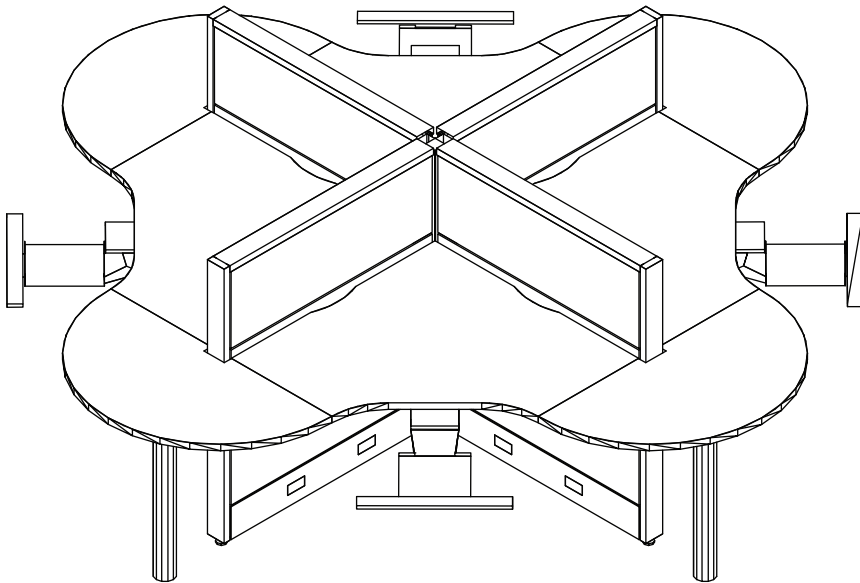

Sample Layouts

Layout 4

evolvefurnituregroup.com

| QTY | MODEL NUMBER | DESCRIPTION | LIST PRICE | EXTENDED |
|-----|--------------|--|------------|----------|
| 4 | EVHC18L | Cantilever 18" Single, Left | 67 | 268 |
| 4 | EVHC18R | Cantilever 18" Single, Right | 67 | 268 |
| 2 | EVHCB2 | Corner Brackets, Left and Right | 17 | 34 |
| 1 | EVPCP442 | 4-Way Post 42", includes post hardware and top cap | 202 | 202 |
| 4 | EVPER42 | End-of-run Post Kit, includes post with leveling glide, clamp and end trim | 62 | 248 |
| 4 | EVVFA4236 | Fabric Acoustic Panel, 42"H x 36"W | 321 | 1,248 |
| 4 | EVWAK1 | Adjustable Keyboard Clamp and Palm Rest | 242 | 968 |
| 4 | EVWCK3618 | Keyboard Worksurface, 36" x 18" | 324 | 1,296 |
| 4 | EVWR18 | Radius Worksurface 18", monoleg included | 300 | 1,200 |