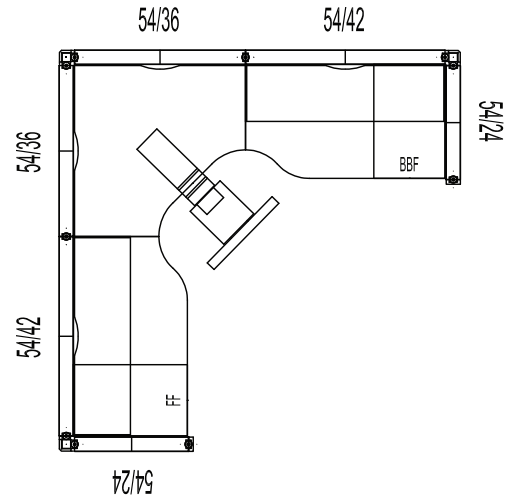

# Sample Layouts

## Layout 3

evolvefurnituregroup.com

QTY	MODEL NUMBER	DESCRIPTION	LIST PRICE	EXTENDED
1	EVHC18L	Cantilever 18" Single - Left	67	67
1	EVHC18R	Cantilever 18" Single - Right	67	67
1	EVHCB2	Corner Brackets -Left and Right (pair)	17	17
2	EVHPB1	Pedestal Bracket	19	38
3	EVPCP254	2-Way Post 54", includes post connecting hardware and trim	159	477
2	EVPER54	End-of-Run Post Kit, includes post with leveling glide, clamp and and trim	75	150
2	EVPFAM5424	Fabric Acoustic Monolithic Panel - 54"H x 24"W	254	508
2	EVPFAM5436	Fabric Acoustic Monolithic Panel - 54"H x 36"W	329	658
2	EVPFAM5442	Fabric Acoustic Monolithic Panel - 54"H x 42"W	367	734
2	EVPIC54	Connector 54", includes post with leveling glide and double clamp	56	112
1	EVSBBF24LP	Box, Box, File Pedestal, freestanding on worksurfaces supporting 24"D	447	447
1	EVFFF24LP	File, File Pedestal, freestanding on worksurfaces supporting 24"D	447	447
2	EVSSL1242	Low Profile Shelf - 12" x 42"	99	198
1	EWWAK1	Adjustable Keyboard Clamp and palm rest	242	242
1	EVWCK3618	Keyboard Worksurface - 36" x 18"	324	324
1	EVWVL2442	Curved Left Worksurface with 3mm PVC edge trim 1 1/8" thick - 24" x 42"	175	175
1	EVWVR2442	Curved Right Worksurface with 3mm PVC edge trim 1 1/8" thick - 24" x 42"	175	175