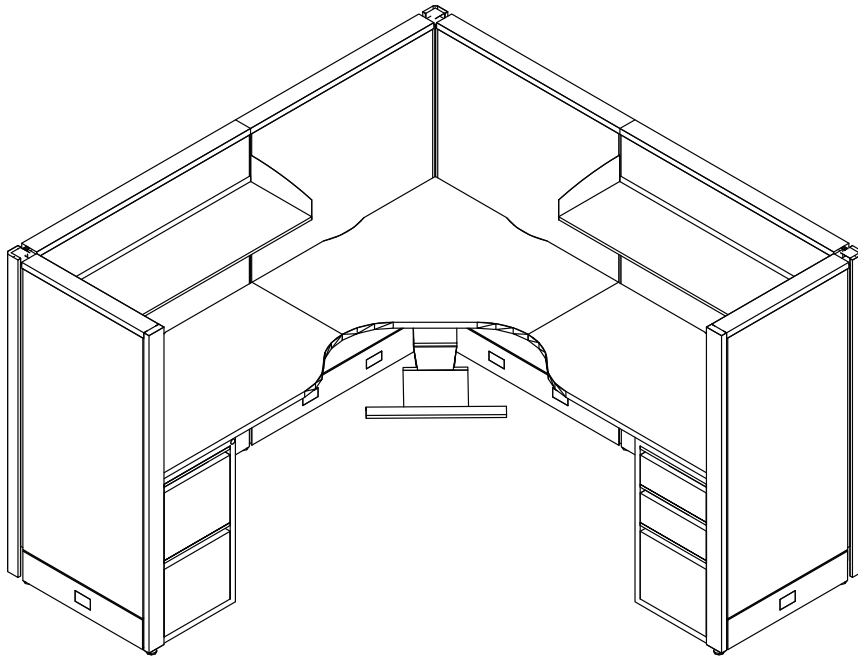

# Sample Layouts

## Layout 3

evolvefurnituregroup.com

QTY	MODEL NUMBER	DESCRIPTION	LIST PRICE	EXTENDED
1	EVHC18L	Cantilever 18" Single - Left	67	67
1	EVHC18R	Cantilever 18" Single - Right	67	67
1	EVHCB2	Corner Brackets -Left and Right (pair)	17	17
2	EVHPB1	Pedestal Bracket	19	38
3	EVPCP254	2-Way Post 54", includes post connecting hardware and trim	159	477
2	EVPER54	End-of-Run Post Kit, includes post with leveling glide, clamp and and trim	75	150
2	EVPFAM5424	Fabric Acoustic Monolithic Panel - 54"H x 24"W	254	508
2	EVPFAM5436	Fabric Acoustic Monolithic Panel - 54"H x 36"W	329	658
2	EVPFAM5442	Fabric Acoustic Monolithic Panel - 54"H x 42"W	367	734
2	EVPIC54	Connector 54", includes post with leveling glide and double clamp	56	112
1	EVSBBF24LP	Box, Box, File Pedestal, freestanding on worksurfaces supporting 24"D	447	447
1	EVFFF24LP	File, File Pedestal, freestanding on worksurfaces supporting 24"D	447	447
2	EVSSL1242	Low Profile Shelf - 12" x 42"	99	198
1	EWWAK1	Adjustable Keyboard Clamp and palm rest	242	242
1	EVWCK3618	Keyboard Worksurface - 36" x 18"	324	324
1	EVWVL2442	Curved Left Worksurface with 3mm PVC edge trim 1 1/8" thick - 24" x 42"	175	175
1	EVWVR2442	Curved Right Worksurface with 3mm PVC edge trim 1 1/8" thick - 24" x 42"	175	175