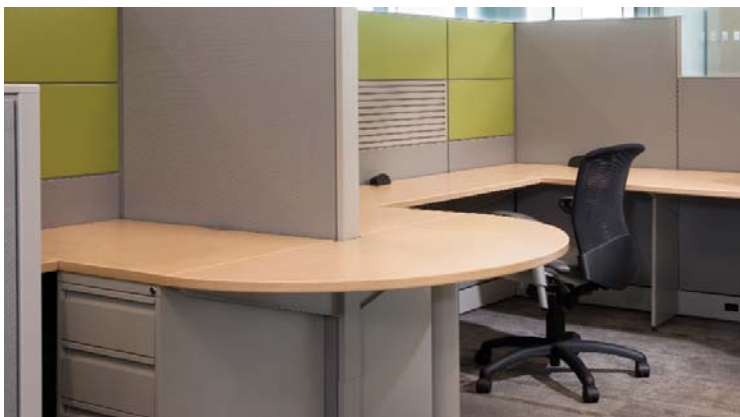

design details

- Multi-city installation including 140 work stations in Baltimore, 60 work stations in Philadelphia and 28 work stations in Miami
- National Standard with Global and Evolve
- The work station panel systems installed include fabric acoustic, slat wall and raceway power modules

design impact

This project is in a premier space in the Legg Mason building located in the Inner Harbor district of Baltimore, Maryland. From just about any interior standing position, there are beautiful views of the harbor's docks, water, stadiums and the surrounding buildings. Evolve's clean, sharp and coherent design was chosen to compliment these views.

Installation: July, 2010

Evolve Furniture Group - U.S.A.
17 West Stow Road P.O. Box 562 Marlton, New Jersey U.S.A. 08053
Tel (856) 596-3390 (800) 220-1900 Fax (856) 596-5684
Visit us on the web at www.evolvefurnituregroup.com

McGladrey