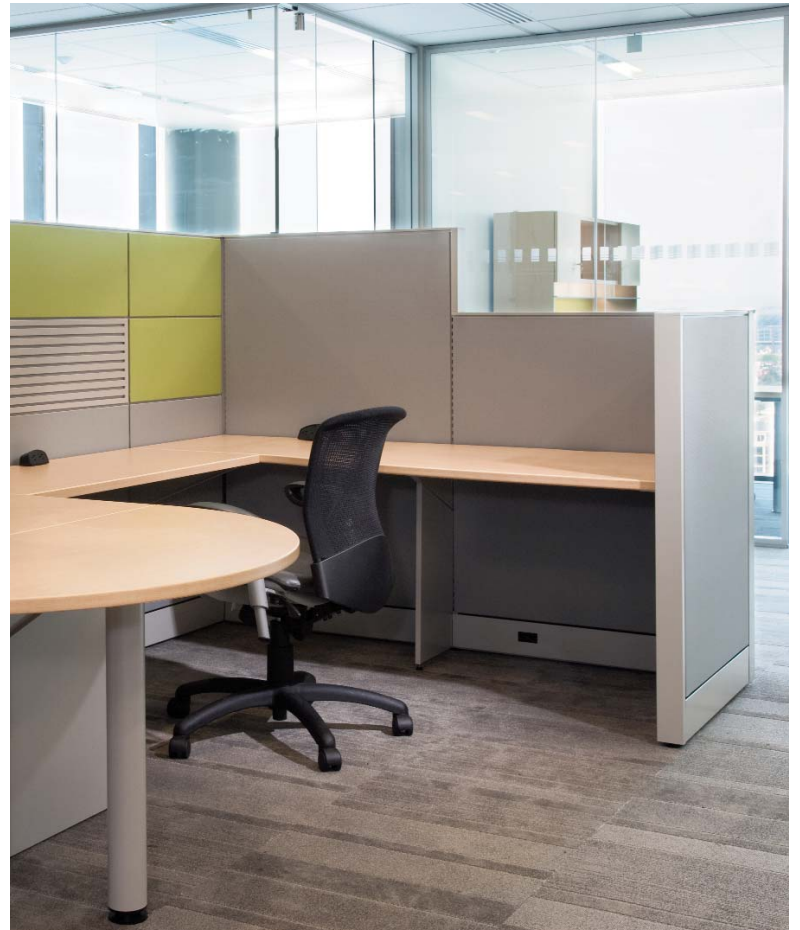

The space incorporates the use of lower panels of alternating heights to highlight the spectacular views of Baltimore's Inner Harbor that surround the office space.

design details

- Multi-city installation including 140 work stations in Baltimore, 60 work stations in Philadelphia and 28 work stations in Miami
- National Standard with Global and Evolve
- The work station panel systems installed include fabric acoustic, slat wall and raceway power modules