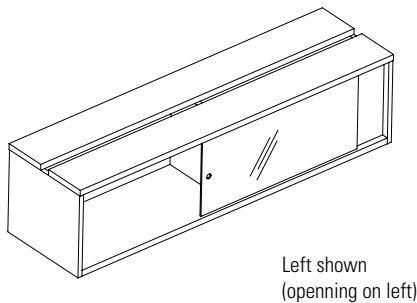

EVPBSCGDP - POWER BEAM STORAGE CABINET WITH SLIDING GLASS DOOR AND CABLE PASS THROUGH

- Inside dimensions 13" high x 13" deep
- Laminate storage cabinet, available in standard Evolve laminate finishes
- Available in Temperate Frosted Glass only, with handle
- Tracks for sliding glass available in Tungsten only
- To be used with 24" H Power beam only and 60" and 72" widths only
- To be installed under power beam between two T legs
- Power Beam Storage cabinet attaches to bottom of power beam with brackets
- For ease of installation, levelers in middle included
- Cabinet with cable pass through in middle to bring power to power beam above
- Includes metal cover for easy access to wires
- Electrics not included
- Power beam base feed to be ordered separately
- Power beam kit with electrical cut out in middle to be ordered separately (EVPBEPxxKIT) See page 7

DESCRIPTION	PRODUCT CODE	LIST PRICE	DIMENSIONS/INCHES		
			H	W	D
Storage Cabinet with Sliding Glass Right	EVPBSCGDP60	2029	15	58.75	16
	EVPBSCGDP72	2146	15	70.75	16
Storage Cabinet with Sliding Glass Left	EVPBSCGDPL60	2029	15	58.75	16
	EVPBSCGDPL72	2146	15	70.75	16