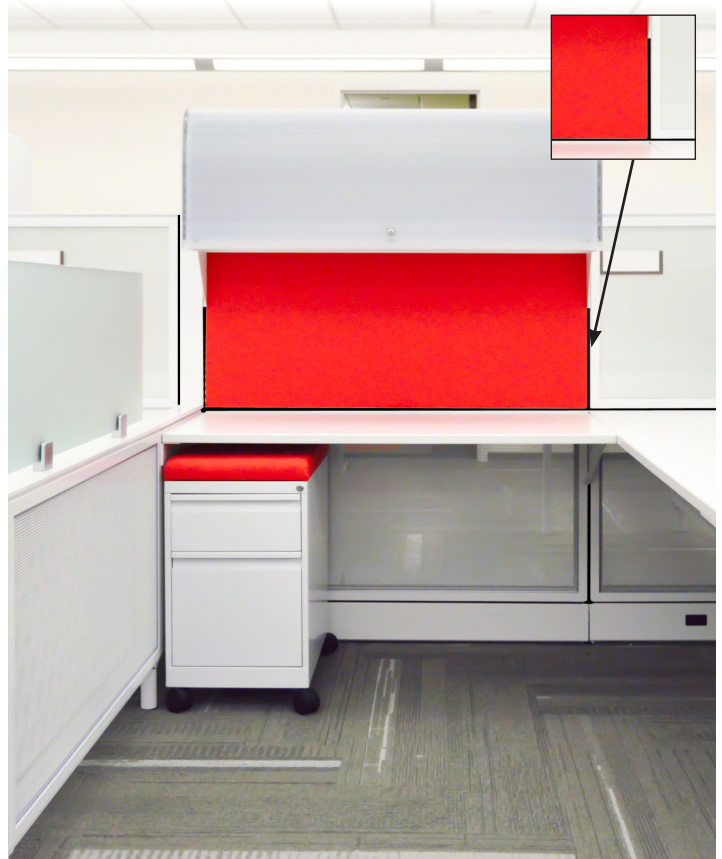

PANEL REVEAL OPTIONS

EVOLVE | NEW ENHANCEMENTS

Shown below: Evolve panels with matching horizontal reveals.

Shown below: Evolve panels with black horizontal reveals.

FEATURES:

- Evolve offers two different paint options for panel interior frames and connectors.
 - Paint with Matching Horizontal Reveals.
 - Paint with Black Horizontal Reveals.
- The Black Horizontal Reveal option will create a cleaner aesthetic by minimizing the appearance of the slots on lighter color panel frames.
- Models that have additional trims will be listed with the option for Black Reveal. Inline Connectors, without additional trims, should be selected with Black paint only.
- For add-on orders for existing installations with Matching Horizontal Reveals, please select this option.
- For new installations, we recommend selecting the Black Horizontal Reveal option.