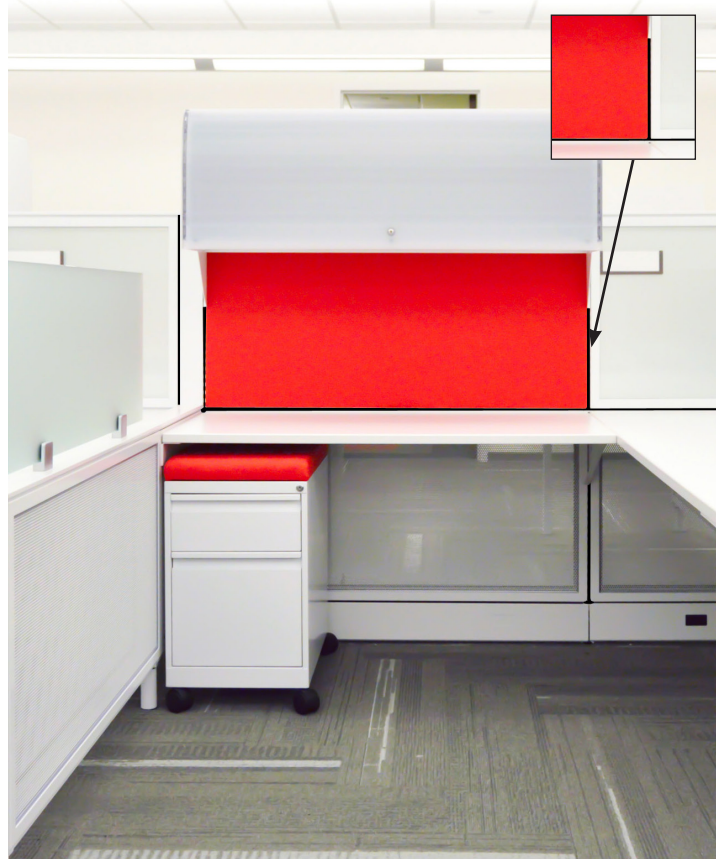

## EVOLVE | NEW ENHANCEMENTS

Shown below: Evolve panels with matching horizontal reveals.

Shown below: Evolve panels with black horizontal reveals.

### FEATURES:

- Evolve offers two different paint options for panel interior frames and connectors.
  - Paint with Matching Horizontal Reveals.
  - Paint with Black Horizontal Reveals.
- The Black Horizontal Reveal option will create a cleaner aesthetic by minimizing the appearance of the slots on lighter color panel frames.
- Models that have additional trims will be listed with the option for Black Reveal. Inline Connectors, without additional trims, should be selected with Black paint only.
- For add-on orders for existing installations with Matching Horizontal Reveals, please select this option.
- For new installations, we recommend selecting the Black Horizontal Reveal option.