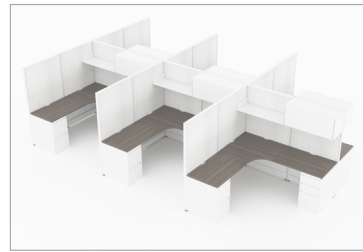

CMQS 512 list price $31,354
station size 6'x6' total height 66"
[download - 10.1 MB](#)