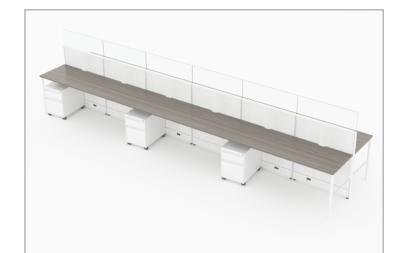

CMQS 555 list price $16,838
station size 2'x6' total height 54"
[download - 3.8 MB](#)