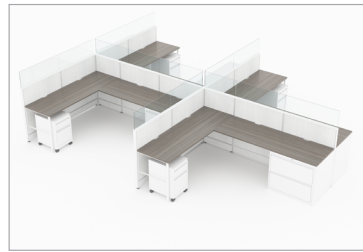

CMQS 517 list price $25,750
station size 6'x8' total height 54"
[download - 10.2 MB](#)