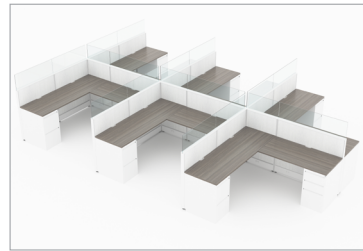

**CMQS 508** list price \$17,022  
station size 6'x6' total height 42"  
[download - 10.2 MB](#)

**CMQS 508-W** list price \$20,694  
station size 6'x6' total height 54"  
[download - 9.9 MB](#)

**CMQS 510** list price \$29,229  
station size 6'x6' total height 54"  
[download - 9.8 MB](#)