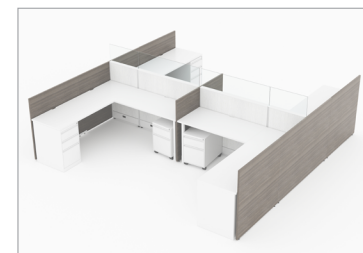

CMQS 556 list price $20,196
station size 6'x6' total height 54"
[download - 4.2 MB](#)