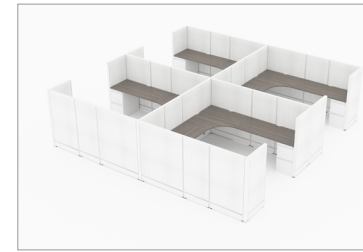

CMQS 546 list price $27,844
station size 8'x8' total height 54"
[download - 5.7 MB](#)