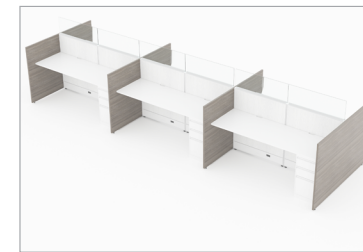

CMQS 550 list price $17,836
station size 2'x6' total height 54"
[download - 12.9 MB](#)