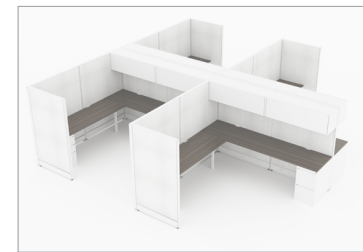

CMQS 549 list price $29,918
station size 8'x8' total height 66"
[download - 10.4 MB](#)