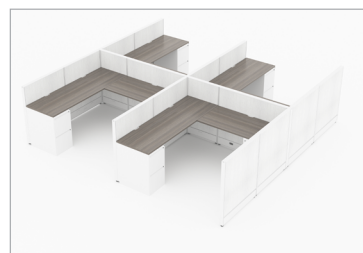

CMQS 542 list price $17,875
station size 6'x6' total height 42"
[download - 9.37 MB](#)