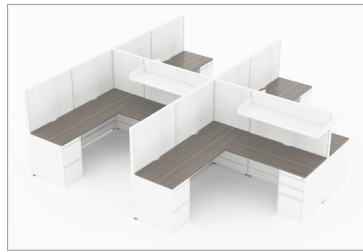

CMQS 511 list price $17,254
station size 6'x6' total height 54"
[download - 10 MB](#)