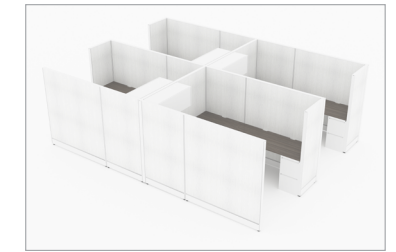

CMQS 548 list price $27,114
station size 6'x8' total height 66"
[download - 10.8 MB](#)