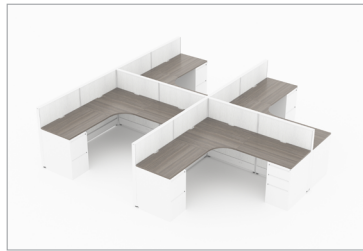

CMQS 508 list price $17,022
station size 6'x6' total height 42"
[download - 10.2 MB](#)