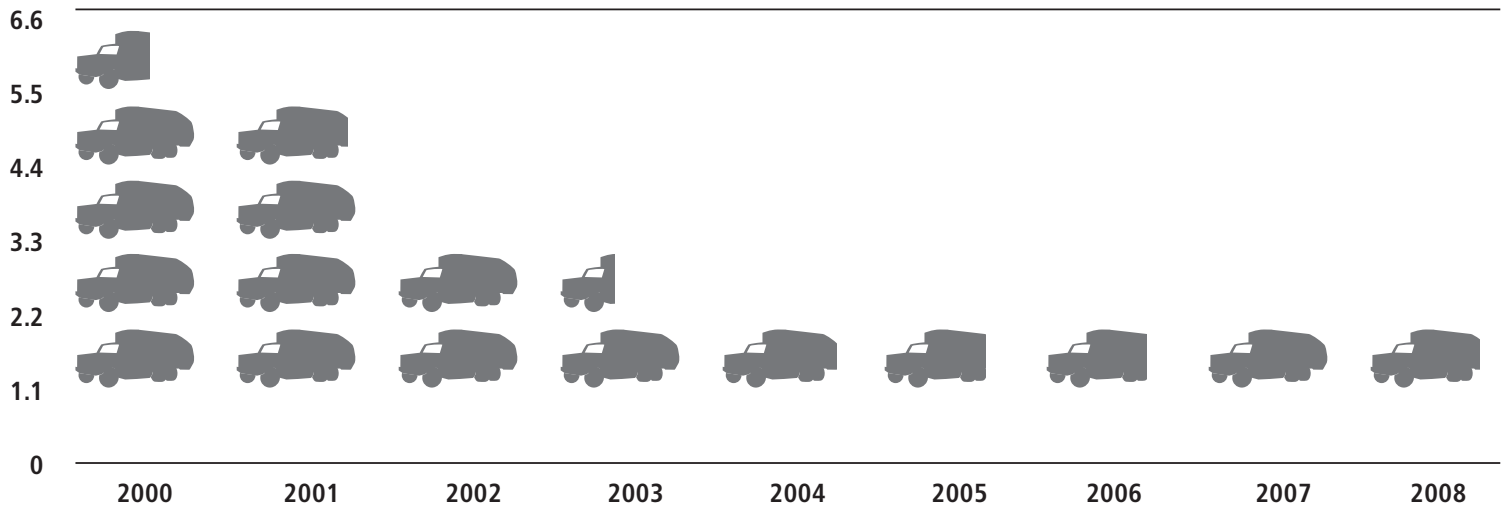

Pounds of Waste to Landfill Per Unit Produced

Evolve has reduced the amount of waste going to landfill for each unit we produce by 85% over the last nine years.