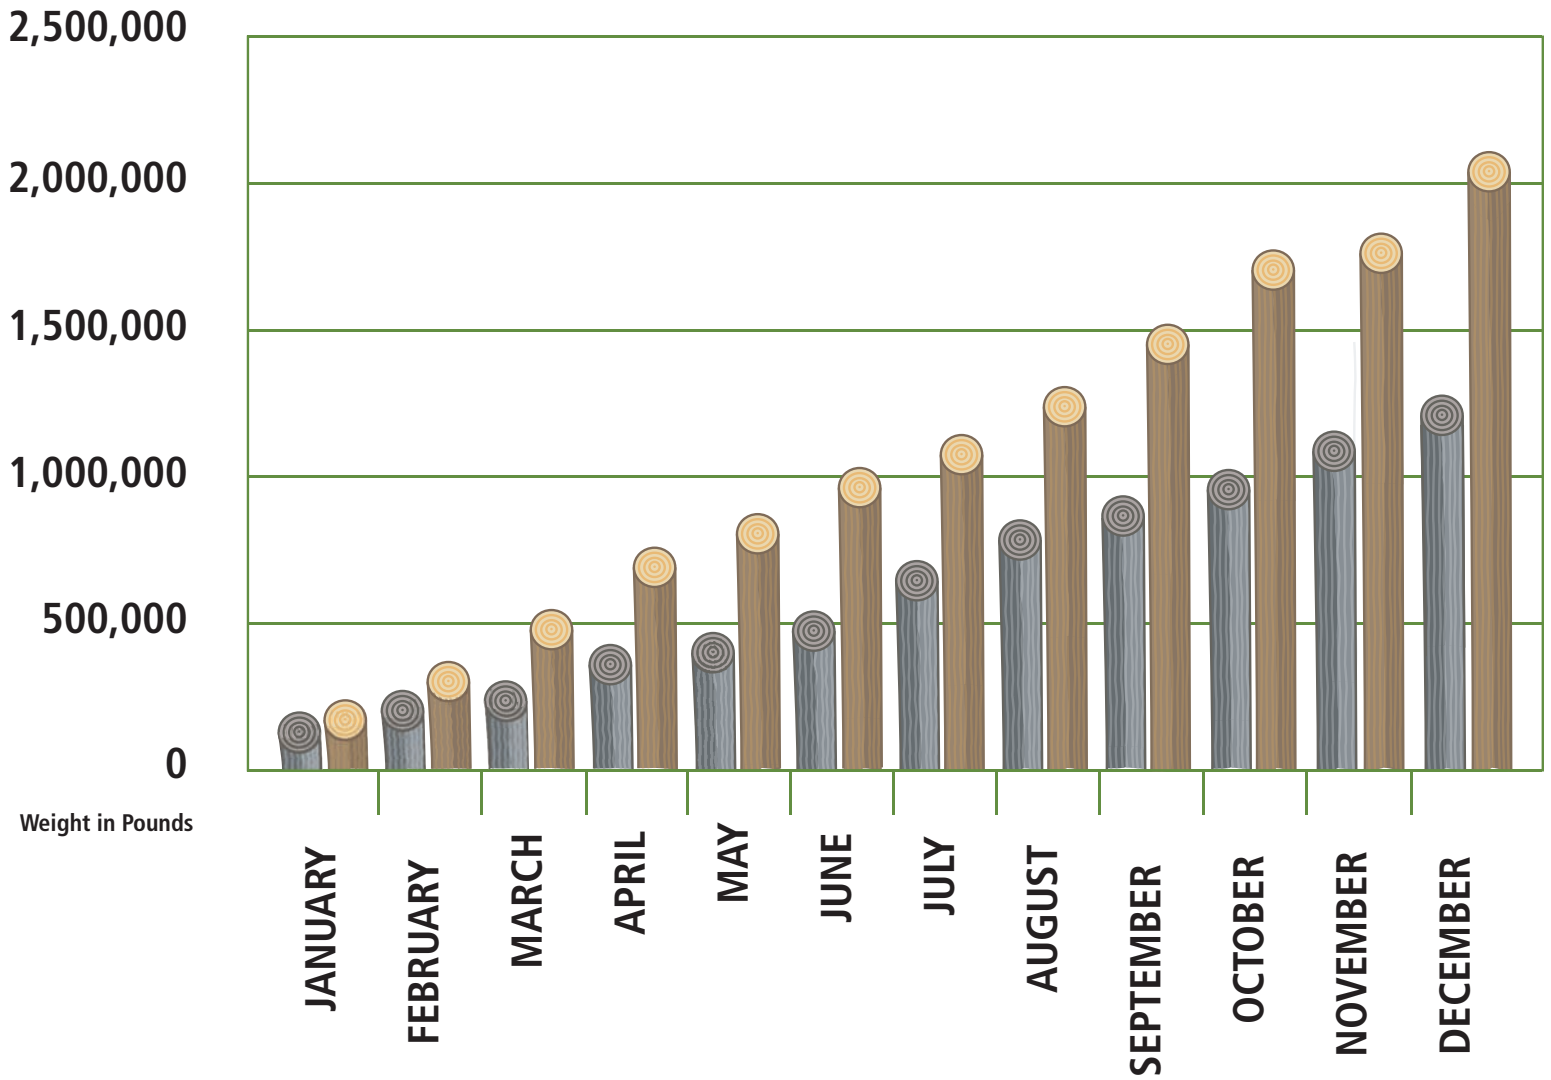

Amount of Recycled Wood Content

Weight in Pounds